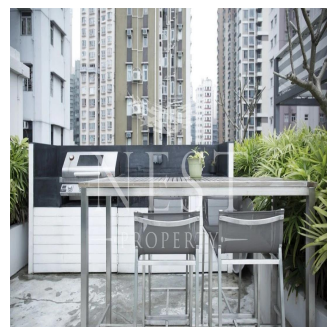

Penthouse

Tung Fat Building For Sale

New Praya Kennedy Town, , ,

PRIX DE VENTE

$ 40800000.00

13461 qm

30 chambres

15 Exhibition results

15 salles de bains

15 planchers

15 qm superficie du territoire

15 places pour voitures

Naomi Budden

Nest Property

Sheung Wan, Hong Kong - Heure locale

+852 3689 7523

Disponible Aupr?s De :

22.07.2019

Le Sol : 4

Les Sols : 4

Annee De

Places De Voitures : Ann?e De Construction : 2017

Type: Bureau

Construction : 2017 4