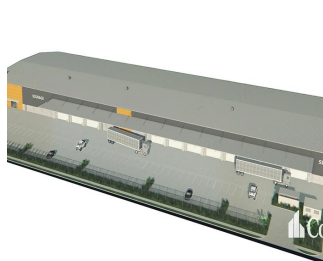

Penthouse

Large Format Warehousing Facility

Afrique du Sud, Gauteng, Sandton, , , 4207,

- 8893 qm
- 0 chambres
- 0 Exhibition results
- 0 salles de bains
- 0 planchers
- 0 qm superficie du territoire
- 0 places pour voitures

Paul Bates

Corwells Commercial Property
Yatala, Australia - Heure locale

+61 423 699 966

- High clearance warehouse of 8,493sqm - Multiple electricity operated roller doors 6m high x 6m wide - 400sqm of two level corporate office - Dual 10m wide driveway crossovers - 12m deep full length all weather awning - Efficient construction providing sustainability and energy savings - Empire Estate is the largest industrial estate on the Gold Coast - Call Exclusive Agent to discuss requirements This unique opportunity is situated in the heart of the Yatala Enterprise Area. Ideally located between the two largest consumer markets of Brisbane and the Gold Coast with direct access from the M1 via Exit 38 and Exit 41 in both north and south directions.

Disponible Aupr?s De :

17.07.2019

Le Sol : 4 Les Sols : 4 Annee De Construction : 2017 Places De Voitures : 4 Ann?e De Construction : 2017 Type: Bureau

Commodit?s

ID Reference Propriete

Am?nagements Ext?rieurs