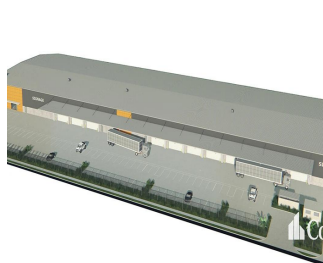

Penthouse

Large Format Warehousing Facility

Afrique du Sud, Gauteng, Sandton, , , 4207,

- 8893 qm
- 0 chambres
- 0 Exhibition results
- 0 salles de bains
- 0 planchers
- 0 qm superficie du territoire
- 0 places pour voitures

Paul Bates

Corwells Commercial Property

Yatala, Australia - Heure locale

+61 423 699 966

- High clearance warehouse of 8,493sqm - Multiple electricity operated roller doors 6m high x 6m wide - 400sqm of two level corporate office - Dual 10m wide driveway crossovers - 12m deep full length all weather awning - Efficient construction providing sustainability and energy savings - Empire Estate is the largest industrial estate on the Gold Coast - Call Exclusive Agent to discuss requirements This unique opportunity is situated in the heart of the Yatala Enterprise Area. Ideally located between the two largest consumer markets of Brisbane and the Gold Coast with direct access from the M1 via Exit 38 and Exit 41 in both north and south directions.

Disponible Aupr?s De :

17.07.2019

Le Sol : 4 Les Sols : 4 Annee De Construction : 2017 Places De Voitures : 4 Ann?e De Construction : 2017 Type: Bureau

Commodit?s

ID Reference Propriete

Am?nagements Ext?rieurs