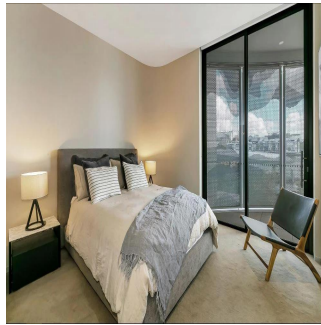

# Furnished Luxury Waterfront Apartment

Afrique du Sud, Gauteng, Midrand, Barangaroo Avenue, 15, 2000,

PRIX DE LOCATION MENSUEL

**\$ 8.80**

- qm
- 4 chambres
- 2 Exhibition results
- 2 salles de bains
- 2 planchers
- 2 qm superficie du territoire
- 2 places pour voitures

**Kate Sommerville**  
Torch Property Management  
Millers Point, Australia - Heure locale

+61 403 051 115

Located in the crown jewel of the Barangaroo foreshore, Cloud redefines the concept of wharf side luxury with an exhilarating blend of natural splendour and breathtaking architecture. Take your front row seat to the Harbour action and enjoy life in Sydney's hottest new waterfront precinct. Key Points - - Architectural masterwork by PTW architect Andrew Andersons - Interiors by Smart Design Studio inspired by Danish design - Floor to ceiling glass frames the unobstructed harbour vista - Carefully selected, brand new, designer furniture throughout - Luxury custom designed high-end fixtures and finishes - Dream Miele kitchen, marble floors, bespoke walls and cabinetry - Fluid in/outdoor living, signature cloud like movable shutter system - Large bedrooms with water views, marble mosaic tiled bathrooms - One secure car space, 24 hour concierge, ducted air conditioning - The Streets' dining, shopping and health spas at the door - The edge of the CBD, walk to Circular Quay, Wynyard and The Rocks