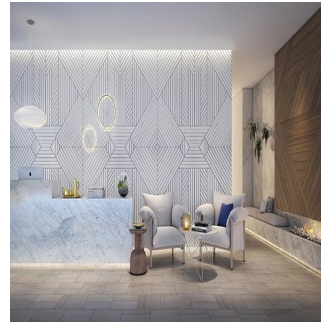

**Adrian Chen**

Jalin Realty Australia

Melbourne, Australia - Heure locale

+61 414 174 765

Day and night, an extraordinary array of cultural attractions, entertainment, dining and lifestyle opportunities are yours to explore from the heart of the world's most liveable city. Enjoy all the river's natural attractions in an extraordinary building precinct that offers a spectacular range of amenities exclusive to River One residents. Step into a vibrant village atmosphere with an exciting collection of ground level retail outlets and creative commercial spaces that combine the bustle of Melbourne's famous laneways with Footscray's signature artistic street culture. Experience an intimate connection to the riverfront that will never be built out. Soak up the natural marine environment, sheltered by lavish planting and thickets of shade trees in spectacular grounds created by urban environmental design specialists Rush Wright Associates. Stroll the terraces and relax beneath the River One Plaza trees while you watch the Maribyrnong waters flow peacefully by. Enjoy incredible views of the Maribyrnong River and Melbourne city skyline through expansive floor-to-ceiling windows that allow you to let the natural sunlight shine in. From spacious single bedroom residences to premium three bedroom apartments and opulent walk up townhomes, step inside gorgeously designed interiors where exposed concrete ceilings deliver a sumptuous sense of open space and a sophisticated modern aesthetic. Meticulous attention to detail is on display in every corner of every room. Specially selected premium quality fixtures and fittings deliver elegant finishing touches in an atmosphere of contemporary comfort. A timeless and considered palette offers plenty of room for your own individuality to shine. From engineered oak flooring in the living areas to plush carpeted bedrooms, luxurious finishes combine with seamlessly integrated practical considerations.