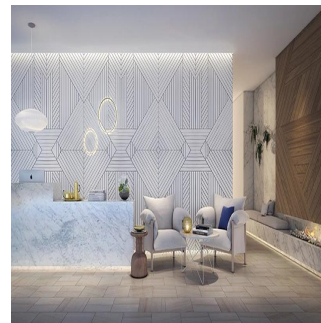

Adrian Chen

Jalin Realty Australia

Melbourne, Australia - Heure locale

📞 +61 414 174 765

Day and night, an extraordinary array of cultural attractions, entertainment, dining and lifestyle opportunities are yours to explore from the heart of the world's most liveable city. Enjoy all the river's natural attractions in an extraordinary building precinct that offers a spectacular range of amenities exclusive to River One residents. Step into a vibrant village atmosphere with an exciting collection of ground level retail outlets and creative commercial spaces that combine the bustle of Melbourne's famous laneways with Footscray's signature artistic street culture. Experience an intimate connection to the riverfront that will never be built out. Soak up the natural marine environment, sheltered by lavish planting and thickets of shade trees in spectacular grounds created by urban environmental design specialists Rush Wright Associates. Stroll the terraces and relax beneath the River One Plaza trees while you watch the Maribyrnong waters flow peacefully by. Enjoy incredible views of the Maribyrnong River and Melbourne city skyline through expansive floor-to-ceiling windows that allow you to let the natural sunlight shine in. From spacious single bedroom residences to premium three bedroom apartments and opulent walk up townhomes, step inside gorgeously designed interiors where exposed concrete ceilings deliver a sumptuous sense of open space and a sophisticated modern aesthetic. Meticulous attention to detail is on display in every corner of every room. Specially selected premium quality fixtures and fittings deliver elegant finishing touches in an atmosphere of contemporary comfort. A timeless and considered palette offers plenty of room for your own individuality to shine. From engineered oak flooring in the living areas to plush carpeted bedrooms, luxurious finishes combine with seamlessly integrated practical considerations.