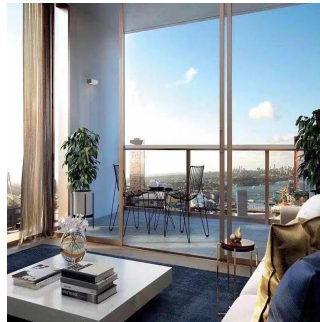

Penthouse

Luxury 1 Bedroom Designer Apartment Enjoys Unparalleled Views Of Water

Ukraine, Kiev, Kiev, Harbour St, , 2000,

- 70 qm
- 2 chambres
- 1 Exhibition results
- 1 salles de bains
- 1 planchers
- 1 qm superficie du territoire
- 1 places pour voitures

Jay Lee

Pw Realty

Sydney, Australia - Heure locale

+61 450 048 978

NE1 is Lend Lease's latest release within Darling Square, a globally recognised new address at the heart of Sydney. It brings together sensational Sydney views with unrivalled city convenience to offer residents a world-class lifestyle and luxurious home. Targeting 5 Star Green Star as built rating Property features: - Off plan resale 1Bedroom+1study - Total living area 61 sqm with external 9sqm - Estimated settlement date Mid 2019. - Fantastic Harbour view , north-facing. - Magnificent Water View Darling North Apartment Lifestyle and benefits: -Light rail at your doorstep with quick access to Sydney CBD, Central Station and Dulwich Hill -Easy walk to endless options of cafes, restaurants and bars -Footsteps away from shopping malls, local shops, universities and bus stops -Minutes stroll to Haymarket, Sydney CBD, Darling Harbour and Pyrmont. A unique opportunity to purchase within Sydney's most desirable and vibrant district with many attractions, seize the chance, and call Jenny 0416 847 500 today to know further details!