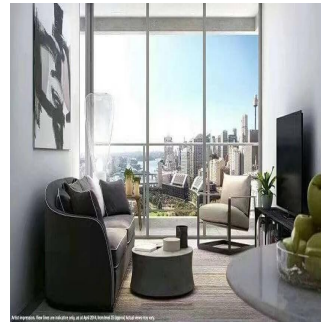

Penthouse

Luxury 1 Bedroom Designer Apartment Enjoys Unparalleled Views Of Water

Ukraine, Kiev, Kiev, Harbour St, , 2000,

- 70 qm
- 2 chambres
- 1 Exhibition results
- 1 salles de bains
- 1 planchers
- 1 qm superficie du territoire
- 1 places pour voitures

Jay Lee

Pw Realty

Sydney, Australia - Heure locale

+61 450 048 978

NE1 is Lend Lease's latest release within Darling Square, a globally recognised new address at the heart of Sydney. It brings together sensational Sydney views with unrivalled city convenience to offer residents a world-class lifestyle and luxurious home. Targeting 5 Star Green Star as built rating Property features: - Off plan resale 1Bedroom+1study - Total living area 61 sqm with external 9sqm - Estimated settlement date Mid 2019. - Fantastic Harbour view , north-facing. - Magnificent Water View Darling North Apartment Lifestyle and benefits: -Light rail at your doorstep with quick access to Sydney CBD, Central Station and Dulwich Hill -Easy walk to endless options of cafes, restaurants and bars -Footsteps away from shopping malls, local shops, universities and bus stops -Minutes stroll to Haymarket, Sydney CBD, Darling Harbour and Pyrmont. A unique opportunity to purchase within Sydney's most desirable and vibrant district with many attractions, seize the chance, and call Jenny 0416 847 500 today to know further details!