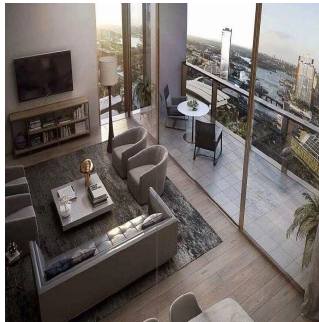

Penthouse

Luxury 1 Bedroom Designer Apartment Enjoys Unparalleled Views Of Water

Ukraine, Kiev, Kiev, Harbour St, , 2000,

- 70 qm
- 2 chambres
- 1 Exhibition results
- 1 salles de bains
- 1 planchers
- 1 qm superficie du territoire
- 1 places pour voitures

Jay Lee

Pw Realty

Sydney, Australia - Heure locale

+61 450 048 978

NE1 is Lend Lease's latest release within Darling Square, a globally recognised new address at the heart of Sydney. It brings together sensational Sydney views with unrivalled city convenience to offer residents a world-class lifestyle and luxurious home. Targeting 5 Star Green Star as built rating Property features: - Off plan resale 1Bedroom+1study - Total living area 61 sqm with external 9sqm - Estimated settlement date Mid 2019. - Fantastic Harbour view , north-facing. - Magnificent Water View Darling North Apartment Lifestyle and benefits: -Light rail at your doorstep with quick access to Sydney CBD, Central Station and Dulwich Hill -Easy walk to endless options of cafes, restaurants and bars -Footsteps away from shopping malls, local shops, universities and bus stops -Minutes stroll to Haymarket, Sydney CBD, Darling Harbour and Pyrmont. A unique opportunity to purchase within Sydney's most desirable and vibrant district with many attractions, seize the chance, and call Jenny 0416 847 500 today to know further details!