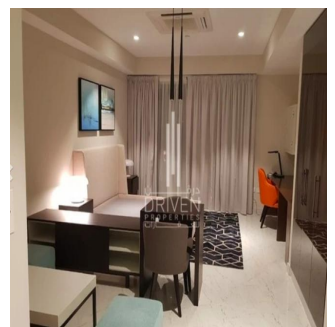

- Awesome studio bedroom with en-suite bath - Fully gated community - Contemporary design with elegant features - High class facilities and amenities - Largest community clubhouse - Massive swimming pool and children's pool - near by Burj Khalifa and The Dubai Mall - close to upcoming Meydan Mall w/ largest in-door Ski-Slope and largest dancing water fountain