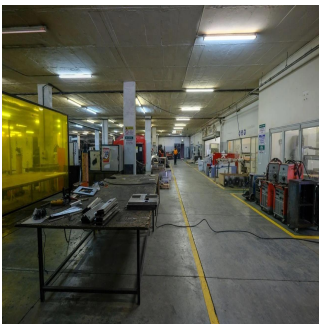

Dion Williams

Api Property Group

Sandton, South Africa - Heure locale

+27 0795174743

A grade facility offering a stunning office component with modern finishes and spacious warehouse, situated in the very popular distribution node of Longmeadow Business Estate. There is ample parking bays for tenants and visitors as well as this property offers roller shutter door access. This property comprises of 4,483sqm warehouse space, 1,947sqm offices, ample yard space and is located on a 6,749sqm stand size. There's easy access to the N3 highway as well as the Gautrain and the industrial park has 24 hour security present.