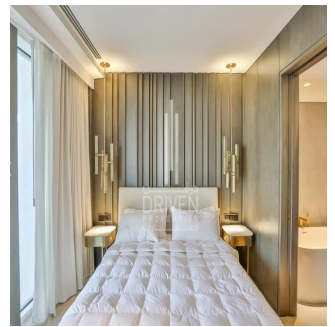

Disponible Aupr?s De :

01.01.1970

Le Sol : 4

Les Sols : 4

Annee De

Places De Voitures : Ann?e De Construction : 2017

Type: Bureau

Construction : 2017 4