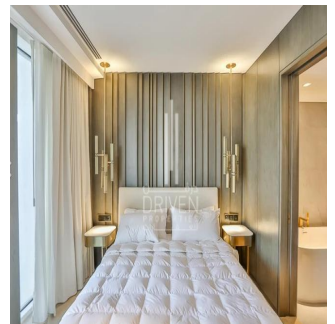

Disponible Aupr?s De :

01.01.1970

Le Sol : 4

Les Sols : 4

Annee De

Places De Voitures : Ann?e De Construction : 2017

Type: Bureau

Construction : 2017 4