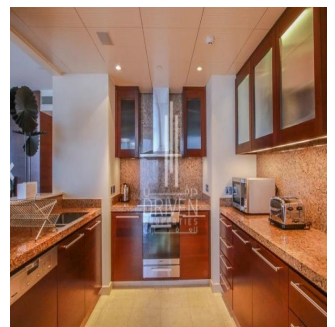

Chris Pearson
 Re/Max Address - Berea
 Berea, South Africa - Heure locale

📞 27 31 313 1310

Apartment for Sale in Burj Khalifa Downtown Dubai. Driven Properties are pleased to offer for sale this impressive 2 Bedroom apartment in Burj Khalifa Tower, Downtown Burj Dubai. Rented: 280,000 AED until March 15, 2018 (Available for viewing) Mid Floor unit in Burj Khalifa Huge windows w/ Sea and DIFC Views Bright & Spacious Layout Well equipped kitchen