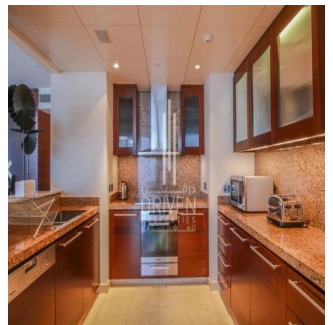

Chris Pearson
Re/Max Address - Berea
Berea, South Africa - Heure locale

📞 27 31 313 1310

Apartment for Sale in Burj Khalifa Downtown Dubai. Driven Properties are pleased to offer for sale this impressive 2 Bedroom apartment in Burj Khalifa Tower, Downtown Burj Dubai. Rented: 280,000 AED until March 15, 2018 (Available for viewing) Mid Floor unit in Burj Khalifa Huge windows w/ Sea and DIFC Views Bright & Spacious Layout Well equipped kitchen