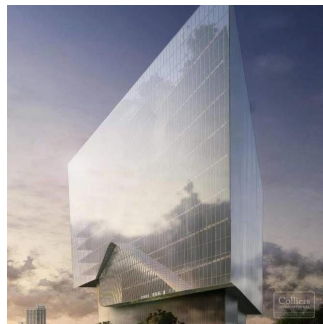

Penthouse

The Edge Office Building For Lease

Rivonia Rd, 70, 2196,

PRIX DE LOCATION MENSUEL

USD 398953.00

PRIX DE VENTE

USD 0.00

- 21248 qm
- 0 chambres
- 0 Exhibition results
- 0 salles de bains
- 0 planchers
- 0 qm superficie du territoire
- 0 places pour voitures

Leon Schutz
 Real Estate Services Garden Route
 Oubaai Golf Estate, South Africa - Heure locale

📞 27 792130099

P-Grade 4 Star Green Rating office space available soon within the prime Sandton location. For more information on this property or properties in the area, contact one of our consultants. Features -Close to all amenities -4 Star Green Rating