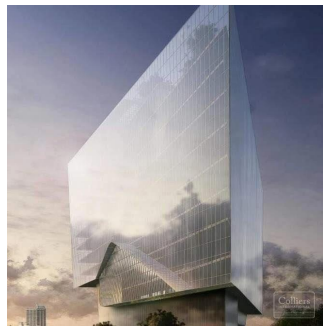

Penthouse

The Edge Office Building For Lease

Rivonia Rd, 70, 2196,

PRIX DE LOCATION MENSUEL

USD 398953.00

PRIX DE VENTE

USD 0.00

- 21248 qm
- 0 chambres
- 0 Exhibition results
- 0 salles de bains
- 0 planchers
- 0 qm superficie du territoire
- 0 places pour voitures

Leon Schutz
 Real Estate Services Garden Route
 Oubaai Golf Estate, South Africa - Heure locale

📞 27 792130099

P-Grade 4 Star Green Rating office space available soon within the prime Sandton location. For more information on this property or properties in the area, contact one of our consultants. Features -Close to all amenities -4 Star Green Rating