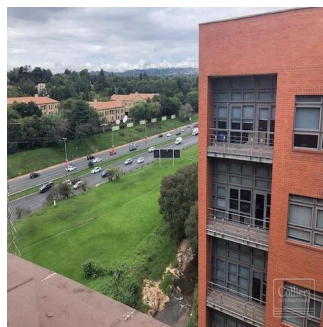

**Leon Schutz**  
 Real Estate Services Garden Route  
 Oubaai Golf Estate, South Africa - Heure locale

📞 27 792130099

AAA grade space in prime location within the Melrose Arch precinct. Located nearby retail outlets and amenities. Secure basement parking.