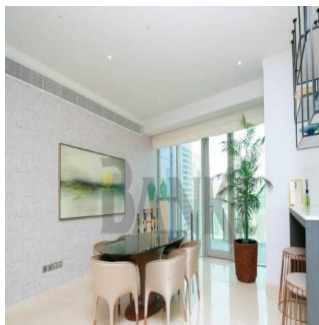

Full Panoramic Views of the Marina, Emirates Golf Course and Emirates Hills. .

Disponible Apr?s De :

01.01.1970

Le Sol : 4   Les Sols : 4   Annee De Construction : 2017   Places De Voitures : 4   Ann?e De Construction : 2017   Type: Bureau