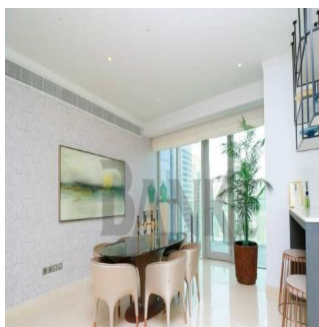

Full Panoramic Views of the Marina, Emirates Golf Course and Emirates Hills. .

Disponible Aupr?s De :

01.01.1970

Le Sol : 4 Les Sols : 4 Annee De Construction : 2017 Places De Voitures : 4 Ann?e De Construction : 2017 Type: Bureau