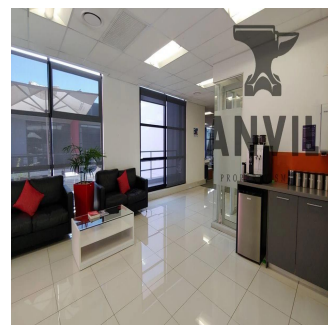

Johannesburg, South Africa - Heure locale

📞 27 72 781 1878

Office to Lease at Culross on Main in the business node of Bryanston, a well sought after and prime office location. This is an exciting new office park development in Bryanston. Culross on Main office park is home to some well-known international brands and top tier clientele. In close proximity to main roads and the high way as well as public transport it makes for a highly demanded office space. The entire building will be available To Let from 1 June 2019 and is situated in the prestigious area of Bryanston. If your company is looking for exclusivity and privacy then this is the place for you. The premises for rent consists of ground and first floor with an AWE-Inspiring rooftop terrace boasting 360 degree views and a fantastic atmosphere with kitchenette facilities. There is an existing fit-out in place which is multi functional with ground floor offices/meeting rooms and multiple boardrooms to one side and a more open-plan layout to the other, The ground floor also features two kitchenettes. The first floor is predominantly open-plan, has its own kitchenette and a meeting room. There are very spacious balconies throughout the building offering an abundance of natural ventilation and light with floor to veiling windows. Contact Anvil Property Smith to take advantage of this opportunity.