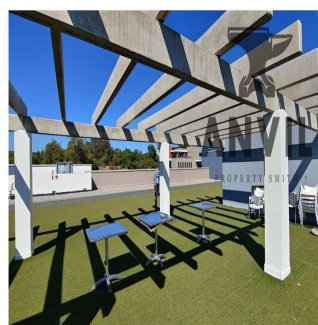

Johannesburg, South Africa - Heure locale

📞 27 72 781 1878

Office to Lease at Culross on Main in the business node of Bryanston, a well sought after and prime office location. This is an exciting new office park development in Bryanston. Culross on Main office park is home to some well-known international brands and top tier clientele. In close proximity to main roads and the high way as well as public transport it makes for a highly demanded office space. The entire building will be available To Let from 1 June 2019 and is situated in the prestigious area of Bryanston. If your company is looking for exclusivity and privacy then this is the place for you. The premises for rent consists of ground and first floor with an AWE-Inspiring rooftop terrace boasting 360 degree views and a fantastic atmosphere with kitchenette facilities. There is an existing fit-out in place which is multi functional with ground floor offices/meeting rooms and multiple boardrooms to one side and a more open-plan layout to the other, The ground floor also features two kitchenettes. The first floor is predominantly open-plan, has its own kitchenette and a meeting room. There are very spacious balconies throughout the building offering an abundance of natural ventilation and light with floor to veiling windows. Contact Anvil Property Smith to take advantage of this opportunity.