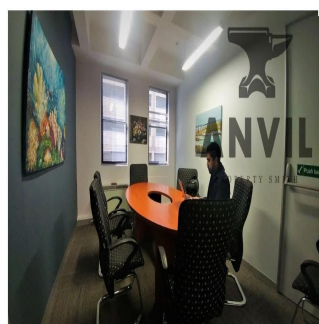

A-Grade office space nesting in Foreshore, the epicenter of Cape Town's Financial District. This location offers quick and easy access to arterial N1/N2 highways and is surrounded by restaurant's, Cafe's, Gym's, Shopping Centre's and an abundance of Blue Chip Companies. There is 24 hour access and 24 hour security for the building. Within walking distance of Cape Town City Centre, CTICC and the V&A Waterfront. On public transport and MyCiti bus route. 141sqm space with classy walk in reception, boardroom, several partitioned office/work spaces, server room, kitchenette and toilet. 4 x undercover parking bays at \$95/bay. Ample Open parking. Receives ample sunlight and offers exceptional views. NB: Included in the asking rental of \$1,356.00 (\$10/sqm) is all the furniture within the office space. This furniture will be owned by the tenant after 2 years. See Figures below: Basic Rental p/m - \$1,019.00 Furniture Rental p/m - \$338.00 (after 2 years, this portion will be removed from Rental amount and furniture will become property of tenant) Total Rent for 141 sqm office space = \$1357.00 ex VAT, parking and consumption on water, electricity. Contact me to Book a viewing.