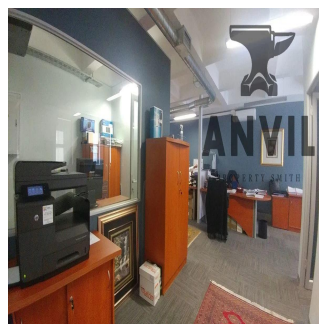

Penthouse

Fully Furnished 141Sqm A Grade Office For Rent In Cape Town

Afrique du Sud, Cap Occidental, Cap, , , 8000,

PRIX DE LOCATION MENSUEL

USD 1286.00

PRIX DE VENTE

USD 0.00

Jessica Oosthuizen

A-Grade office space nesting in Foreshore, the epicenter of Cape Town's Financial District. This location offers quick and easy access to arterial N1/N2 highways and is surrounded by restaurant's, Cafe's, Gym's, Shopping Centre's and an abundance of Blue Chip Companies. There is 24 hour access and 24 hour security for the building. Within walking distance of Cape Town City Centre, CTICC and the V&A Waterfront. On public transport and MyCiti bus route. 141sqm space with classy walk in reception, boardroom, several partitioned office/work spaces, server room, kitchenette and toilet. 4 x undercover parking bays at \$95/bay. Ample Open parking. Receives ample sunlight and offers exceptional views. NB: Included in the asking rental of \$1,356.00 (\$10/sqm) is all the furniture within the office space. This furniture will be owned by the tenant after 2 years. See Figures below: Basic Rental p/m - \$1,019.00 Furniture Rental p/m - \$338.00 (after 2 years, this portion will be removed from Rental amount and furniture will become property of tenant) Total Rent for 141 sqm office space = \$1357.00 ex VAT, parking and consumption on water, electricity. Contact me to Book a viewing.