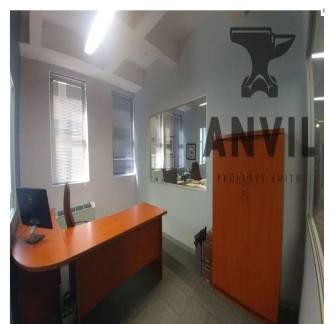

Penthouse

Fully Furnished 141Sqm A Grade Office For Rent In Cape Town

Afrique du Sud, Cap Occidental, Cap, , , 8000,

PRIX DE LOCATION MENSUEL

USD 1286.00

PRIX DE VENTE

USD 0.00

Jessica Oosthuizen

A-Grade office space nesting in Foreshore, the epicenter of Cape Town's Financial District. This location offers quick and easy access to arterial N1/N2 highways and is surrounded by restaurant's, Cafe's, Gym's, Shopping Centre's and an abundance of Blue Chip Companies. There is 24 hour access and 24 hour security for the building. Within walking distance of Cape Town City Centre, CTICC and the V&A Waterfront. On public transport and MyCiti bus route. 141sqm space with classy walk in reception, boardroom, several partitioned office/work spaces, server room, kitchenette and toilet. 4 x undercover parking bays at \$95/bay. Ample Open parking. Receives ample sunlight and offers exceptional views. NB: Included in the asking rental of \$1,356.00 (\$10/sqm) is all the furniture within the office space. This furniture will be owned by the tenant after 2 years. See Figures below: Basic Rental p/m - \$1,019.00 Furniture Rental p/m - \$338.00 (after 2 years, this portion will be removed from Rental amount and furniture will become property of tenant) Total Rent for 141 sqm office space = \$1357.00 ex VAT, parking and consumption on water, electricity. Contact me to Book a viewing.