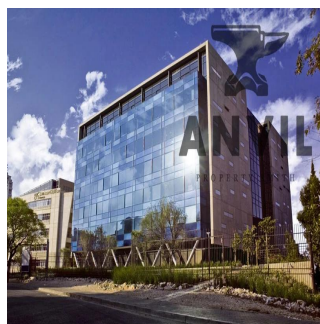

4 SVC is built in a modern contemporary style, with a minimum of unnecessary adornment; the entire complex effortlessly commands a sense of style. 6 story office block above a four level basement parkade. Premises can be subdivided into 4 pockets of approximately 600m².

Disponible Apr?s De :

13.06.2019