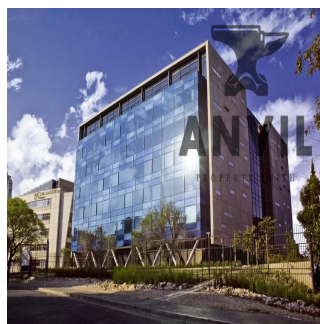

Penthouse

Ideally Located Office Spaces For Rent In Sandton Cbd

Afrique du Sud, Cap Occidental, Cap, PROTEA PLACE, 1, 2196,

PRIX DE LOCATION MENSUEL

USD 9542.00

PRIX DE VENTE

USD 0.00

🏠 860 qm

Johannesburg, South Africa - Heure locale

27 72 781 1878

4 SVC is built in a modern contemporary style, with a minimum of unnecessary adornment; the entire complex effortlessly commands a sense of style. 6 story office block above a four level basement parkade. Premises can be subdivided into 4 pockets of approximately 600m².