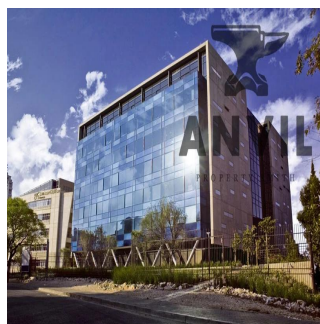

Penthouse

Ideally Located Office Spaces For Rent In Sandton Cbd

Afrique du Sud, Cap Occidental, Cap, PROTEA PLACE, 1, 2196,

PRIX DE LOCATION MENSUEL

USD 9542.00

PRIX DE VENTE

USD 0.00

860 qm

Johannesburg, South Africa - Heure locale

27 72 781 1878

4 SVC is built in a modern contemporary style, with a minimum of unnecessary adornment; the entire complex effortlessly commands a sense of style. 6 story office block above a four level basement parkade. Premises can be subdivided into 4 pockets of approximately 600m².