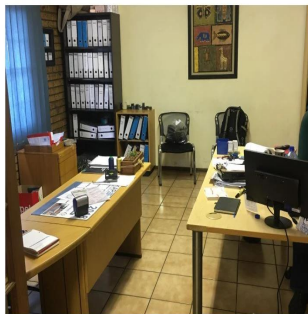

# Prime Located Factory For Rent In Jet Park

Afrique du Sud, Cap Occidental, Cap, , , 1469,

PRIX DE LOCATION MENSUEL

**USD 7730.00**

PRIX DE VENTE

**USD 0.00**

- 🏠 2200 qm
- 🛏 0 chambres
- 🚗 0 Exhibition results
- 🚿 0 salles de bains
- 🏠 0 planchers
- 📏 0 qm superficie du territoire
- 🚗 0 places pour voitures

**Llave Bienes Raices**

Llave Bienes Raices  
Ciudad de México, Mexico - Heure locale

[+52 55 5350 1150](tel:+525553501150)

PRIME LOCATED FACTORY WITH GOOD MIS OF OFFICE TO FACTORY SPACE CLOSE TO ALL ARTERIAL ROADS A prime factory with the perfect ratio of office to factory space In a Prime Location, good security, 3 phase 8 offices large yard close to arterial roads 8 m to the eaves air conditioned offices with a reception and changing rooms for factory staff ample parking for trucks and staff vehicles Large Yard Security and cameras and alarmed Good natural light Prime Location for Distribution and manufacturing TWO entrances one on Kelly and the other on adjacent road at the rear of the property