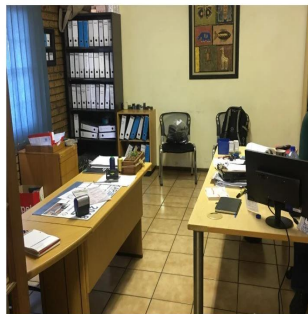

# Prime Located Factory For Rent In Jet Park

Afrique du Sud, Cap Occidental, Cap, , , 1469,

PRIX DE LOCATION MENSUEL

**\$ 7730.00**

PRIX DE VENTE

**\$ 0.00**

- 🏠 2200 qm
- 🛏️ 0 chambres
- 🚗 0 Exhibition results
- 🚿 0 salles de bains
- 🏠 0 planchers
- 📏 0 qm superficie du territoire
- 🚗 0 places pour voitures

**Llave Bienes Raices**

Llave Bienes Raices  
Ciudad de México, Mexico - Heure locale

[+52 55 5350 1150](tel:+525553501150)

PRIME LOCATED FACTORY WITH GOOD MIS OF OFFICE TO FACTORY SPACE CLOSE TO ALL ARTERIAL ROADS A prime factory with the perfect ratio of office to factory space In a Prime Location, good security, 3 phase 8 offices large yard close to arterial roads 8 m to the eaves air conditioned offices with a reception and changing rooms for factory staff ample parking for trucks and staff vehicles Large Yard Security and cameras and alarmed Good natural light Prime Location for Distribution and manufacturing TWO entrances one on Kelly and the other on adjacent road at the rear of the property