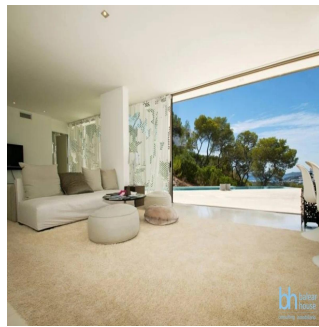

🚿 3 salles de bains

🏠 3 planchers

📐 3 qm superficie du territoire

🚗 3 places pour voitures

**Ilka Stoimenova
Nestorova**

Balearhouse
Palma, Spain - Heure locale

📞 +34 971129292

Newly built designer villa located in the exclusive gated community Can Rimbau, with open sea and country views, just minutes from Marina Botafoch and Talamanca beach. The villa has been strategically built to offer open views and luminous interiors boasting comforts in every room. It is conveniently located just minutes away from all amenities and the year round life of the town of Jesús. Located at the top end of a cul de sac there is a feeling of serenity and peace while the security of the urbanization provides safety. The entrance leads to the ground level where the living room opens to the pool terrace. The kitchen and dining area are found on this level as well as an ensuite bedroom. On the upper level, another ensuite bedroom enjoys an enormous panoramic terrace.