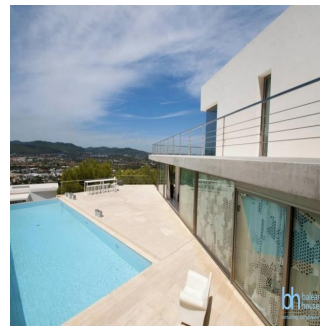

🚿 3 salles de bains

🏠 3 planchers

📐 3 qm superficie du territoire

🚗 3 places pour voitures

**Ilka Stoimenova
Nestorova**

Balearhouse
Palma, Spain - Heure locale

📞 +34 971129292

Newly built designer villa located in the exclusive gated community Can Rimbau, with open sea and country views, just minutes from Marina Botafoch and Talamanca beach. The villa has been strategically built to offer open views and luminous interiors boasting comforts in every room. It is conveniently located just minutes away from all amenities and the year round life of the town of Jesús. Located at the top end of a cul de sac there is a feeling of serenity and peace while the security of the urbanization provides safety. The entrance leads to the ground level where the living room opens to the pool terrace. The kitchen and dining area are found on this level as well as an ensuite bedroom. On the upper level, another ensuite bedroom enjoys an enormous panoramic terrace.