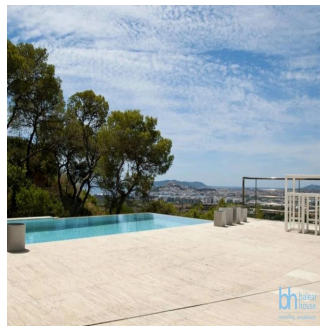

🚿 3 salles de bains

🏠 3 planchers

📐 3 qm superficie du territoire

🚗 3 places pour voitures

**Ilka Stoimenova
Nestorova**

Balearhouse
Palma, Spain - Heure locale

📞 +34 971129292

Newly built designer villa located in the exclusive gated community Can Rimbau, with open sea and country views, just minutes from Marina Botafoch and Talamanca beach. The villa has been strategically built to offer open views and luminous interiors boasting comforts in every room. It is conveniently located just minutes away from all amenities and the year round life of the town of Jesús. Located at the top end of a cul de sac there is a feeling of serenity and peace while the security of the urbanization provides safety. The entrance leads to the ground level where the living room opens to the pool terrace. The kitchen and dining area are found on this level as well as an ensuite bedroom. On the upper level, another ensuite bedroom enjoys an enormous panoramic terrace.