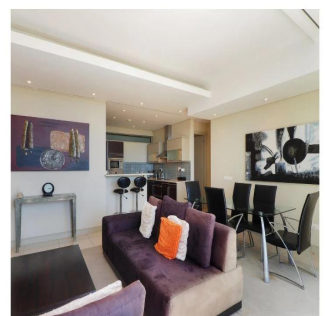

Penthouse

2 Bedroom Apartment For Rent In An Exclusive Estate In Waterfront

Afrique du Sud, Cap Occidental, Cap, , , 8001,

PRIX DE LOCATION MENSUEL

USD 4200.00

PRIX DE VENTE

USD 0.00

🏠 146 qm

Cape Town, South Africa - Heure locale

+27 825541741

GEM OF JULIETTE This stylish gem is situated in the heart of the exclusive Marina Estate. The unit is elevated with phenomenal views and comes with an open plan kitchen, living/dining area which leads onto a spacious balcony with awesome majestic views. Both en-suite bedrooms opens on to the balcony area. The estate is within walking distance of the famous V&A Waterfront which, has a wide selection of restaurants and entertainment. The Waterfront Marina offers access to 5 communal pools; gymnasium and 24/7 security.