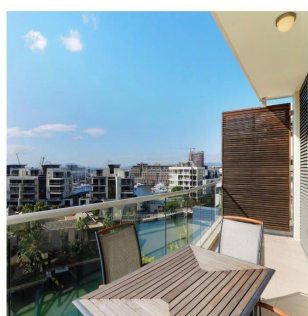

Penthouse

2 Bedroom Apartment For Rent In An Exclusive Estate In Waterfront

Afrique du Sud, Cap Occidental, Cap, , , 8001,

PRIX DE LOCATION MENSUEL

USD 4200.00

PRIX DE VENTE

USD 0.00

🏠 146 qm

Cape Town, South Africa - Heure locale

+27 825541741

GEM OF JULIETTE This stylish gem is situated in the heart of the exclusive Marina Estate. The unit is elevated with phenomenal views and comes with an open plan kitchen, living/dining area which leads onto a spacious balcony with awesome majestic views. Both en-suite bedrooms opens on to the balcony area. The estate is within walking distance of the famous V&A Waterfront which, has a wide selection of restaurants and entertainment. The Waterfront Marina offers access to 5 communal pools; gymnasium and 24/7 security.