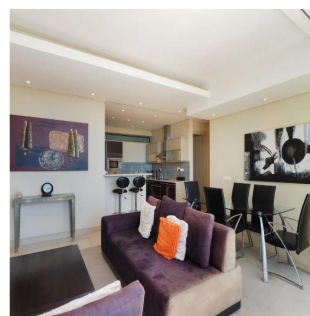

Penthouse

2 Bedroom Apartment For Rent In An Exclusive Estate In Waterfront

Afrique du Sud, Cap Occidental, Cap, , , 8001,

PRIX DE LOCATION MENSUEL

\$ 4200.00

PRIX DE VENTE

\$ 0.00

🏠 146 qm

Cape Town, South Africa - Heure locale

+27 825541741

GEM OF JULIETTE This stylish gem is situated in the heart of the exclusive Marina Estate. The unit is elevated with phenomenal views and comes with an open plan kitchen, living/dining area which leads onto a spacious balcony with awesome majestic views. Both en-suite bedrooms opens on to the balcony area. The estate is within walking distance of the famous V&A Waterfront which, has a wide selection of restaurants and entertainment. The Waterfront Marina offers access to 5 communal pools; gymnasium and 24/7 security.