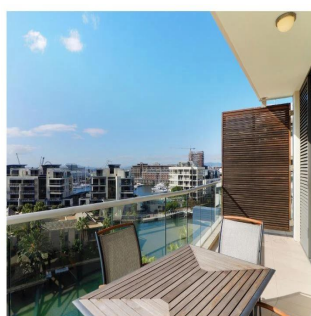

Penthouse

2 Bedroom Apartment For Rent In An Exclusive Estate In Waterfront

Afrique du Sud, Cap Occidental, Cap, , , 8001,

PRIX DE LOCATION MENSUEL

\$ 4200.00

PRIX DE VENTE

\$ 0.00

🏠 146 qm

Cape Town, South Africa - Heure locale

+27 825541741

GEM OF JULIETTE This stylish gem is situated in the heart of the exclusive Marina Estate. The unit is elevated with phenomenal views and comes with an open plan kitchen, living/dining area which leads onto a spacious balcony with awesome majestic views. Both en-suite bedrooms opens on to the balcony area. The estate is within walking distance of the famous V&A Waterfront which, has a wide selection of restaurants and entertainment. The Waterfront Marina offers access to 5 communal pools; gymnasium and 24/7 security.