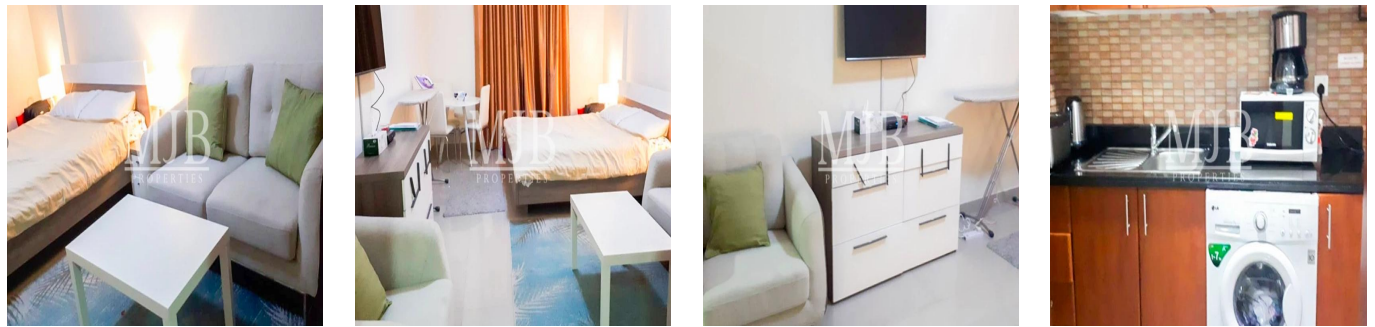

Penthouse

Spacious Studio In Plaza Residence Jvc

Maurice, Savanne District, Bel Ombre, , , ,

PRIX DE VENTE

USD 399999.00

-  488 qft
-  0 chambres
-  1 Exhibition results
-  1 salles de bains
-  1 planchers
-  1 qft superficie du territoire
-  1 places pour voitures

Pete Parker
 Prkk
 Vancouver, Canada - Heure locale

 598 3453645645

MJB Properties is pleased to offer this Spacious Studio In Plaza Residence -JVC Property Descriptions: Balcony Vacant on Transfer Basement parking for each apartment Beautiful Garden Fun Children's play areas State of Art Swimming Pool Quality Kitchen Cabinets and Wardrobes Security in the building Forebode quality finishing Spanish Style Building Studio With Nice View Famous Grocery And Laundry In Same Building