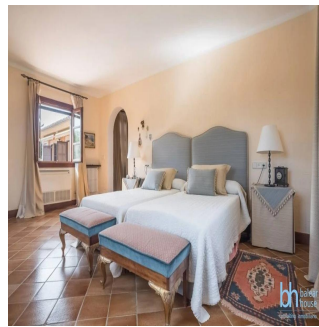

Penthouse

Idyllic Paradise For The Entire Family On 23.000M2

, , 07140,

PRIX DE VENTE

USD 2650000.00

1180 qm

7 chambres

6 Exhibition results

5 salles de bains

5 planchers

5 qm superficie du territoire

5 places pour voitures

Ilka Stoimenova Nestorova
Balearhouse
Palma, Spain - Heure locale

+34 971129292

Disponible Aupr?s De :

16.04.2019

Le Sol : 4 Les Sols : 4 Annee De Construction : 2017 Places De Voitures : 4 Ann?e De Construction : 2017 Type: Bureau