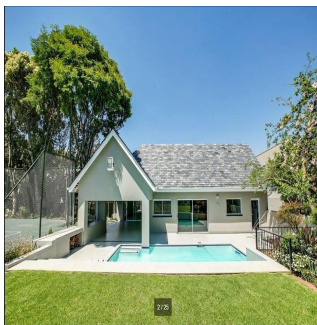

# Impressive 4 Bedroom Family House For Rent In Hyde Park

Maldives, Soneva Jani, Hangnaameedhoo, 2nd Rd, , 2196,

PRIX DE LOCATION MENSUEL

**\$ 5466.00**

PRIX DE VENTE

**\$ 0.00**

- 🏠 870 qm
- 🛏️ 9 chambres
- 🚗 4 Exhibition results
- 🚿 5 salles de bains
- 🏠 5 planchers
- 📏 5 qm superficie du territoire
- 🚗 5 places pour voitures

**Ty Bello**  
 Tttytr  
 Abuja, Nigeria - Heure locale

 **234 986543223**

IMPRESSIVE 4 BEDROOM FAMILY HOME Flawless design with a neutral colour palette this single storey spectacular family home offers a setting with vistas of trees and stunning landscaped garden and water features. Clean lines characterize the modern fluidity allowing easy comfortable indoor/outdoor entertaining with bar on an extensive covered patio to sparkling pool and tennis court. Modern open plan kitchen and separate scullery and pantry with top quality finishes, central island, built-in coffee machine, integrated fridge/freezer and walk in fridge. 4 bedrooms are on the east wing with sliding doors opening to the garden. The master suite has a full bathroom, double shower and walking in dressing room. Security comprises of state of the art alarm system connected to mobile devices, CCTV, high perimeter walls with electric fencing, beams and double electric gates. Double automated garage, double carport and staff accommodation. The property also has a separate complete 2 bed cottage with separate entrance. Positioned on a large stand to maximize building this property presents a rare opportunity to realize one's own trophy home. In close proximity to Hyde Park Shopping Centre and available immediately!