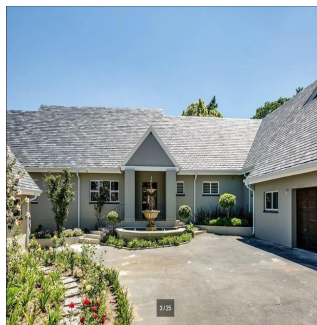

# Impressive 4 Bedroom Family House For Rent In Hyde Park

Maldives, Soneva Jani, Hangnaameedhoo, 2nd Rd, , 2196,

PRIX DE LOCATION MENSUEL

**\$ 5466.00**

PRIX DE VENTE

**\$ 0.00**

- 🏠 870 qm
- 🛏️ 9 chambres
- 🚗 4 Exhibition results
- 🚿 5 salles de bains
- 🏠 5 planchers
- 📏 5 qm superficie du territoire
- 🚗 5 places pour voitures

**Ty Bello**  
 Tttytr  
 Abuja, Nigeria - Heure locale

 **234 986543223**

IMPRESSIVE 4 BEDROOM FAMILY HOME Flawless design with a neutral colour palette this single storey spectacular family home offers a setting with vistas of trees and stunning landscaped garden and water features. Clean lines characterize the modern fluidity allowing easy comfortable indoor/outdoor entertaining with bar on an extensive covered patio to sparkling pool and tennis court. Modern open plan kitchen and separate scullery and pantry with top quality finishes, central island, built-in coffee machine, integrated fridge/freezer and walk in fridge. 4 bedrooms are on the east wing with sliding doors opening to the garden. The master suite has a full bathroom, double shower and walking in dressing room. Security comprises of state of the art alarm system connected to mobile devices, CCTV, high perimeter walls with electric fencing, beams and double electric gates. Double automated garage, double carport and staff accommodation. The property also has a separate complete 2 bed cottage with separate entrance. Positioned on a large stand to maximize building this property presents a rare opportunity to realize one's own trophy home. In close proximity to Hyde Park Shopping Centre and available immediately!