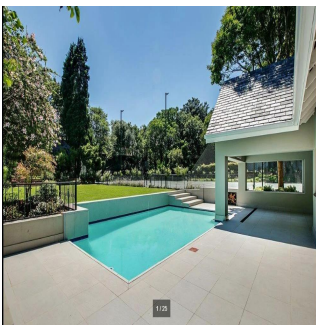

# Impressive 4 Bedroom Family House For Rent In Hyde Park

Maldives, Soneva Jani, Hangnaameedhoo, 2nd Rd, , 2196,

PRIX DE LOCATION MENSUEL

**\$ 5466.00**

PRIX DE VENTE

**\$ 0.00**

- 🏠 870 qm
- 🛏️ 9 chambres
- 🚗 4 Exhibition results
- 🚿 5 salles de bains
- 🏠 5 planchers
- 📏 5 qm superficie du territoire
- 🚗 5 places pour voitures

**Ty Bello**  
 Tttytr  
 Abuja, Nigeria - Heure locale

 **234 986543223**

IMPRESSIVE 4 BEDROOM FAMILY HOME Flawless design with a neutral colour palette this single storey spectacular family home offers a setting with vistas of trees and stunning landscaped garden and water features. Clean lines characterize the modern fluidity allowing easy comfortable indoor/outdoor entertaining with bar on an extensive covered patio to sparkling pool and tennis court. Modern open plan kitchen and separate scullery and pantry with top quality finishes, central island, built-in coffee machine, integrated fridge/freezer and walk in fridge. 4 bedrooms are on the east wing with sliding doors opening to the garden. The master suite has a full bathroom, double shower and walking in dressing room. Security comprises of state of the art alarm system connected to mobile devices, CCTV, high perimeter walls with electric fencing, beams and double electric gates. Double automated garage, double carport and staff accommodation. The property also has a separate complete 2 bed cottage with separate entrance. Positioned on a large stand to maximize building this property presents a rare opportunity to realize one's own trophy home. In close proximity to Hyde Park Shopping Centre and available immediately!

Am?nagements Ext?rieurs

Securite 24 heures sur 24	Balcon	Entierement cloture	Garage
Jardin paysager	Piscine	Terrain de tennis	