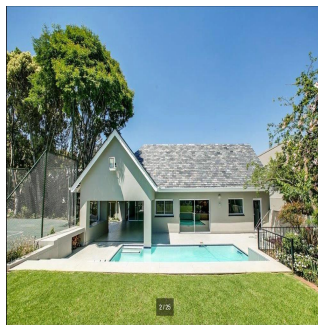

Penthouse

Impressive 4 Bedroom Family House For Rent In Hyde Park

Maldives, Soneva Jani, Hangnaameedhoo, 2nd Rd, , 2196,

RIX DE LOCATION MENSUEL

USD 5466.00

RIX DE VENTE

USD 0.00

🏠 870 qm

IMPRESSIVE 4 BEDROOM FAMILY HOME Flawless design with a neutral colour palette this single storey spectacular family home offers a setting with vistas of trees and stunning landscaped garden and water features. Clean lines characterize the modern fluidity allowing easy comfortable indoor/outdoor entertaining with bar on an extensive covered patio to sparkling pool and tennis court. Modern open plan kitchen and separate scullery and pantry with top quality finishes, central island, built-in coffee machine, integrated fridge/freezer and walk in fridge. 4 bedrooms are on the east wing with sliding doors opening to the garden. The master suite has a full bathroom, double shower and walking in dressing room. Security comprises of state of the art alarm system connected to mobile devices, CCTV, high perimeter walls with electric fencing, beams and double electric gates. Double automated garage, double carport and staff accommodation. The property also has a separate complete 2 bed cottage with separate entrance. Positioned on a large stand to maximize building this property presents a rare opportunity to realize one's own trophy home. In close proximity to Hyde Park Shopping Centre and available immediately!