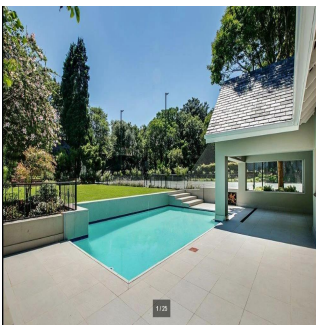

Penthouse

Impressive 4 Bedroom Family House For Rent In Hyde Park

Maldives, Soneva Jani, Hangnaameedhoo, 2nd Rd, , 2196,

RIX DE LOCATION MENSUEL

USD 5466.00

RIX DE VENTE

USD 0.00

🏠 870 qm

IMPRESSIVE 4 BEDROOM FAMILY HOME Flawless design with a neutral colour palette this single storey spectacular family home offers a setting with vistas of trees and stunning landscaped garden and water features. Clean lines characterize the modern fluidity allowing easy comfortable indoor/outdoor entertaining with bar on an extensive covered patio to sparkling pool and tennis court. Modern open plan kitchen and separate scullery and pantry with top quality finishes, central island, built-in coffee machine, integrated fridge/freezer and walk in fridge. 4 bedrooms are on the east wing with sliding doors opening to the garden. The master suite has a full bathroom, double shower and walking in dressing room. Security comprises of state of the art alarm system connected to mobile devices, CCTV, high perimeter walls with electric fencing, beams and double electric gates. Double automated garage, double carport and staff accommodation. The property also has a separate complete 2 bed cottage with separate entrance. Positioned on a large stand to maximize building this property presents a rare opportunity to realize one's own trophy home. In close proximity to Hyde Park Shopping Centre and available immediately!

Am?nagements Ext?rieurs

Securite 24 heures sur 24	Balcon	Entierement cloture	Garage
Jardin paysager	Piscine	Terrain de tennis	