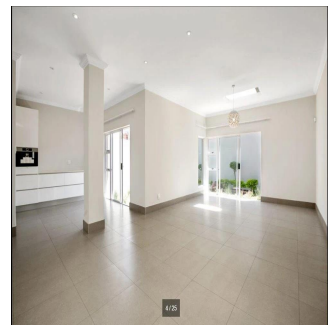

IMPRESSIVE 4 BEDROOM FAMILY HOME Flawless design with a neutral colour palette this single storey spectacular family home offers a setting with vistas of trees and stunning landscaped garden and water features. Clean lines characterize the modern fluidity allowing easy comfortable indoor/outdoor entertaining with bar on an extensive covered patio to sparkling pool and tennis court. Modern open plan kitchen and separate scullery and pantry with top quality finishes, central island, built-in coffee machine, integrated fridge/freezer and walk in fridge. 4 bedrooms are on the east wing with sliding doors opening to the garden. The master suite has a full bathroom, double shower and walking in dressing room. Security comprises of state of the art alarm system connected to mobile devices, CCTV, high perimeter walls with electric fencing, beams and double electric gates. Double automated garage, double carport and staff accommodation. The property also has a separate complete 2 bed cottage with separate entrance. Positioned on a large stand to maximize building this property presents a rare opportunity to realize one's own trophy home. In close proximity to Hyde Park Shopping Centre and available immediately!