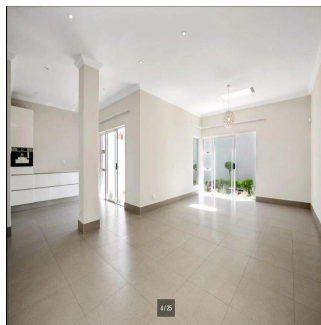

# Impressive 4 Bedroom Family House For Rent In Hyde Park

Maldives, Soneva Jani, Hangnaameedhoo, 2nd Rd, , 2196,

PRIX DE LOCATION MENSUEL

**\$ 5466.00**

PRIX DE VENTE

**\$ 0.00**

- 🏠 870 qm
- 🛏️ 9 chambres
- 🚗 4 Exhibition results
- 🚿 5 salles de bains
- 🏠 5 planchers
- 📏 5 qm superficie du territoire
- 🚗 5 places pour voitures

**Ty Bello**  
 Tttytr  
 Abuja, Nigeria - Heure locale

 **234 986543223**

IMPRESSIVE 4 BEDROOM FAMILY HOME Flawless design with a neutral colour palette this single storey spectacular family home offers a setting with vistas of trees and stunning landscaped garden and water features. Clean lines characterize the modern fluidity allowing easy comfortable indoor/outdoor entertaining with bar on an extensive covered patio to sparkling pool and tennis court. Modern open plan kitchen and separate scullery and pantry with top quality finishes, central island, built-in coffee machine, integrated fridge/freezer and walk in fridge. 4 bedrooms are on the east wing with sliding doors opening to the garden. The master suite has a full bathroom, double shower and walking in dressing room. Security comprises of state of the art alarm system connected to mobile devices, CCTV, high perimeter walls with electric fencing, beams and double electric gates. Double automated garage, double carport and staff accommodation. The property also has a separate complete 2 bed cottage with separate entrance. Positioned on a large stand to maximize building this property presents a rare opportunity to realize one's own trophy home. In close proximity to Hyde Park Shopping Centre and available immediately!