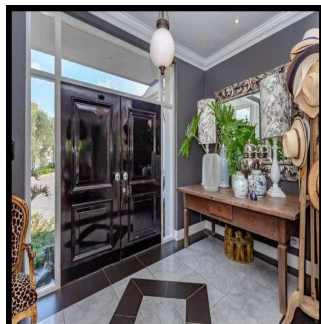

Ty Bello

Tttytr

Abuja, Nigeria - Heure locale

 234 986543223

IMPECCABLE AND UNPARALLELED Set amongst the Jacaranda's sits this dream family home. Think of it as a sophisticated executive farmhouse which offers spacious living areas opening onto entertainment terrace, heated swimming pool and mature garden. Light and warmth abound with huge windows bringing the sun into this home. Beautiful screed and herringbone floors accentuate the open plan reception areas with the kitchen being the focal point. Over and above the basics, there is a walk in cold room, underfloor heating, piped sound, study, gym, double staff, and 4 garages. Just a stone's throw from the prestigious Inanda Polo Club, top private schools which include Pridwin, St Davids Marist and St Johns. Security has been more than adequately catered for with a guard house, high walls, electric fencing, CCTV and high end alarm system. There is a plethora of retail and entertainment options in the immediate surrounds which includes the top rated restaurant in Johannesburg. The Landlord welcomes children and pets and wants her home to be filled with many happy memories