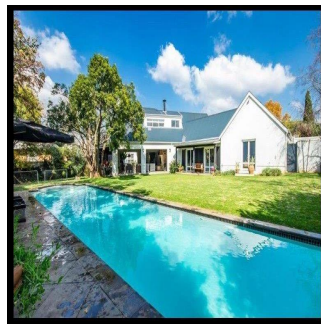

# 6 Bedroom House For Rent In Inanda

Afrique du Sud, Cap Occidental, Franschhoek, , , 2196,

PRIX DE LOCATION MENSUEL

**\$ 6932.00**

PRIX DE VENTE

**\$ 0.00**

-  870 qm
-  10 chambres
-  6 Exhibition results
-  4 salles de bains
-  4 planchers
-  4 qm superficie du territoire
-  4 places pour voitures

Ty Bello

Tttytr

Abuja, Nigeria - Heure locale

 234 986543223

IMPECCABLE AND UNPARALLELED Set amongst the Jacaranda's sits this dream family home. Think of it as a sophisticated executive farmhouse which offers spacious living areas opening onto entertainment terrace, heated swimming pool and mature garden. Light and warmth abound with huge windows bringing the sun into this home. Beautiful screed and herringbone floors accentuate the open plan reception areas with the kitchen being the focal point. Over and above the basics, there is a walk in cold room, underfloor heating, piped sound, study, gym, double staff, and 4 garages. Just a stone's throw from the prestigious Inanda Polo Club, top private schools which include Pridwin, St Davids Marist and St Johns. Security has been more than adequately catered for with a guard house, high walls, electric fencing, CCTV and high end alarm system. There is a plethora of retail and entertainment options in the immediate surrounds which includes the top rated restaurant in Johannesburg. The Landlord welcomes children and pets and wants her home to be filled with many happy memories