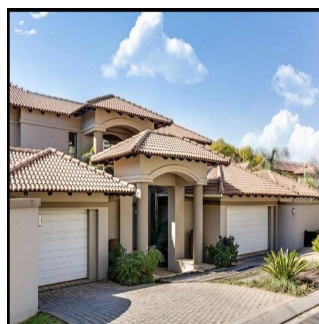

Penthouse

Beautiful 4 Bedroom House For Rent In Morningside

Afrique du Sud, Cap Occidental, Baie de Plettenberg, W Rd S, , 2057,

PRIX DE LOCATION MENSUEL

USD 7279.00

PRIX DE VENTE

USD 0.00

🏠 900 qm

UNRIVALLED LIVING IN PRESTIGIOUS CLOUDS END This beautiful home is located on the largest stand in the sought after Clouds End. There are 4 well-proportioned bedrooms, with the master being a suite. There is a built in study/library downstairs and an underground basement that can be used as a cinema. Back-up generator, piped surround sound and walk in cold room complete the value proposition. Security is unrivalled with 24hr guards, dedicated car patrol in the complex, high perimeter walls with 2 meter electric fencing, CCTV, and high end alarm system. Convenience is assured with shopping and entertainment just 2 minutes away. Schools in close proximity include Crawford, St Stithians, King Davids, Redhill, Bressure House, British International School and the French School.