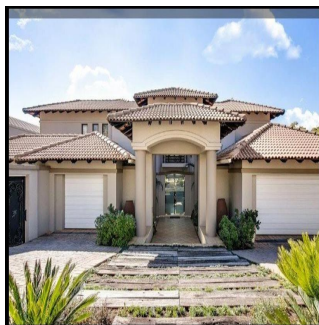

Penthouse

Beautiful 4 Bedroom House For Rent In Morningside

Afrique du Sud, Cap Occidental, Baie de Plettenberg, W Rd S, , 2057,

PRIX DE LOCATION MENSUEL

\$ 7279.00

PRIX DE VENTE

\$ 0.00

- 🏠 900 qm
- 🛏️ 8 chambres
- 🚗 4 Exhibition results
- 🚿 4 salles de bains
- 🏠 4 planchers
- 📏 4 qm superficie du territoire
- 🚗 4 places pour voitures

Ty Bello
Tttytr
Abuja, Nigeria - Heure locale

📞 234 986543223

UNRIVALLED LIVING IN PRESTIGIOUS CLOUDS END This beautiful home is located on the largest stand in the sought after Clouds End. There are 4 well-proportioned bedrooms, with the master being a suite. There is a built in study/library downstairs and an underground basement that can be used as a cinema. Back-up generator, piped surround sound and walk in cold room complete the value proposition. Security is unrivalled with 24hr guards, dedicated car patrol in the complex, high perimeter walls with 2 meter electric fencing, CCTV, and high end alarm system. Convenience is assured with shopping and entertainment just 2 minutes away. Schools in close proximity include Crawford, St Stithians, King Davids, Redhill, Bressure House, British International School and the French School.