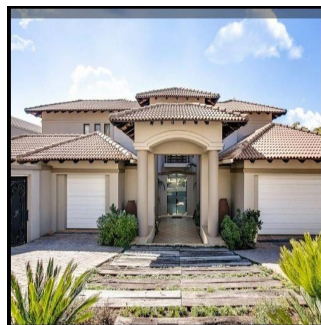

Penthouse

Beautiful 4 Bedroom House For Rent In Morningside

Afrique du Sud, Cap Occidental, Baie de Plettenberg, W Rd S, , 2057,

PRIX DE LOCATION MENSUEL

USD 7279.00

PRIX DE VENTE

USD 0.00

- 🏠 900 qm
- 🛏️ 8 chambres
- 🚗 4 Exhibition results
- 🚿 4 salles de bains
- 🏠 4 planchers
- 📏 4 qm superficie du territoire
- 🚗 4 places pour voitures

Ty Bello
Tttytr
Abuja, Nigeria - Heure locale

📞 234 986543223

UNRIVALLED LIVING IN PRESTIGIOUS CLOUDS END This beautiful home is located on the largest stand in the sought after Clouds End. There are 4 well-proportioned bedrooms, with the master being a suite. There is a built in study/library downstairs and an underground basement that can be used as a cinema. Back-up generator, piped surround sound and walk in cold room complete the value proposition. Security is unrivalled with 24hr guards, dedicated car patrol in the complex, high perimeter walls with 2 meter electric fencing, CCTV, and high end alarm system. Convenience is assured with shopping and entertainment just 2 minutes away. Schools in close proximity include Crawford, St Stithians, King Davids, Redhill, Bressure House, British International School and the French School.