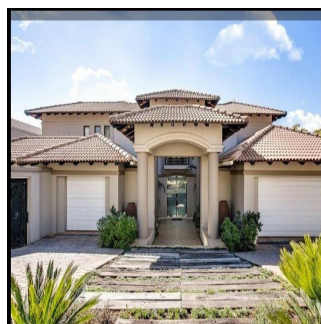

Penthouse

Beautiful 4 Bedroom House For Rent In Morningside

Afrique du Sud, Cap Occidental, Baie de Plettenberg, W Rd S, , 2057,

PRIX DE LOCATION MENSUEL

USD 7279.00

PRIX DE VENTE

USD 0.00

🏠 900 qm

UNRIVALLED LIVING IN PRESTIGIOUS CLOUDS END This beautiful home is located on the largest stand in the sought after Clouds End. There are 4 well-proportioned bedrooms, with the master being a suite. There is a built in study/library downstairs and an underground basement that can be used as a cinema. Back-up generator, piped surround sound and walk in cold room complete the value proposition. Security is unrivalled with 24hr guards, dedicated car patrol in the complex, high perimeter walls with 2 meter electric fencing, CCTV, and high end alarm system. Convenience is assured with shopping and entertainment just 2 minutes away. Schools in close proximity include Crawford, St Stithians, King Davids, Redhill, Bressure House, British International School and the French School.