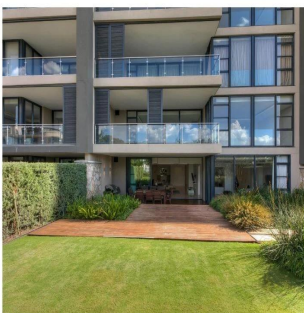

Penthouse

Exceptional Ground Floor 4 Bedroom Apartment For Rent In Houghton Estate

Afrique du Sud, Cap Occidental, Cap, , , 2198,

PRIX DE LOCATION MENSUEL

\$ 3815.00

PRIX DE VENTE

\$ 0.00

- 334 qm
- 8 chambres
- 4 Exhibition results
- 4 salles de bains
- 4 planchers
- 4 qm superficie du territoire
- 4 places pour voitures

Solop Jj
Yh
Abuja, Nigeria - Heure locale

234 98766544

Live life to the fullest at The Houghton. This exceptional ground floor garden unit offers an open-plan reception area, kitchen with integrated Siemens appliances, 4 en-suite bedrooms, wooden deck patio and private garden. There are 2 basement parking bays and a storeroom.