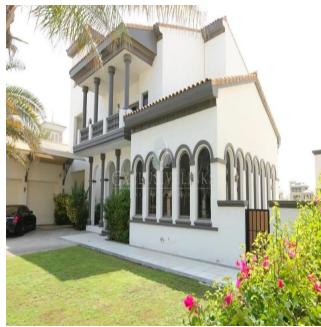

# Exclusive Signature Villas Frond K Palm Jumeirah

Afrique du Sud, Gauteng, Sandton, , , ,

PRIX DE VENTE

**USD 19000000.00**

- 🏠 7000 qft
- 🛏 1 chambres
- 🚗 1 Exhibition results
- 🚿 1 salles de bains
- 🏠 1 planchers
- 📏 1 qft superficie du territoire
- 🚗 1 places pour voitures

**Jcm Bienes Ra?ces**  
 Jcm Bienes Ra?ces  
 Naucalpan de Juárez, Mexico - Heure locale

[+52 55 8421 5859](tel:+525584215859)

Henry Wiltshire International is pleased to present this exclusive luxury villa for sale on Palm Jumeirah. This property is located halfway up the K frond on this iconic development and offers outstanding views of the Dubai Marina Skyline across the vast sea. This Signature Villa sits on a plot size of 13,400 sqft and is the most popular style due to its fantastic open layout and has been well maintained throughout. The villa is arranged over two floors and boasts five bedrooms finished with beautiful interiors, high ceilings and large windows that fill the home with natural light. The ground floor comprises a large modern kitchen and two separate dining areas along with a study overlooking the beautifully landscaped garden & swimming pool. There is a guest bedroom & ensuite with its own side entrance. The master bedroom is located on the first floor with a large balcony and their own en-suites along with the remaining three bedrooms.