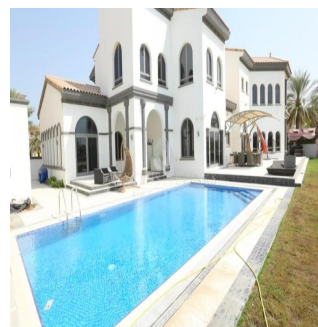

Penthouse

Exclusive Signature Villas Frond K Palm Jumeirah

Afrique du Sud, Gauteng, Sandton, , , ,

PRIX DE VENTE

USD 19000000.00

 7000 qft

 1 chambres

 1 Exhibition
results

Henry Wiltshire International is pleased to present this exclusive luxury villa for sale on Palm Jumeirah. This property is located halfway up the K frond on this iconic development and offers outstanding views of the Dubai Marina Skyline across the vast sea. This Signature Villa sits on a plot size of 13,400 sqft and is the most popular style due to its fantastic open layout and has been well maintained throughout. The villa is arranged over two floors and boasts five bedrooms finished with beautiful interiors, high ceilings and large windows that fill the home with natural light. The ground floor comprises a large modern kitchen and two separate dining areas along with a study overlooking the beautifully landscaped garden & swimming pool. There is a guest bedroom & ensuite with its own side entrance. The master bedroom is located on the first floor with a large balcony and their own en-suites along with the remaining three bedrooms.