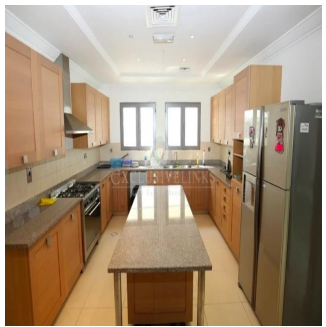

**Jcm Bienes Ra?ces**  
 Jcm Bienes Ra?ces  
 Naucalpan de Juárez, Mexico - Heure locale

[+52 55 8421 5859](tel:+525584215859)

Henry Wiltshire International is pleased to present this exclusive luxury villa for sale on Palm Jumeirah. This property is located halfway up the K frond on this iconic development and offers outstanding views of the Dubai Marina Skyline across the vast sea. This Signature Villa sits on a plot size of 13,400 sqft and is the most popular style due to its fantastic open layout and has been well maintained throughout. The villa is arranged over two floors and boasts five bedrooms finished with beautiful interiors, high ceilings and large windows that fill the home with natural light. The ground floor comprises a large modern kitchen and two separate dining areas along with a study overlooking the beautifully landscaped garden & swimming pool. There is a guest bedroom & ensuite with its own side entrance. The master bedroom is located on the first floor with a large balcony and their own en-suites along with the remaining three bedrooms.