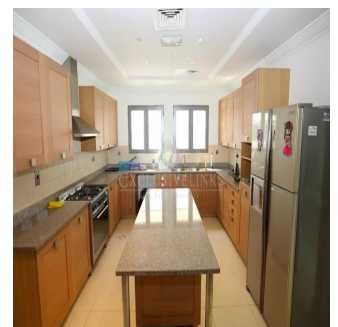

Henry Wiltshire International is pleased to present this exclusive luxury villa for sale on Palm Jumeirah. This property is located halfway up the K frond on this iconic development and offers outstanding views of the Dubai Marina Skyline across the vast sea. This Signature Villa sits on a plot size of 13,400 sqft and is the most popular style due to its fantastic open layout and has been well maintained throughout. The villa is arranged over two floors and boasts five bedrooms finished with beautiful interiors, high ceilings and large windows that fill the home with natural light. The ground floor comprises a large modern kitchen and two separate dining areas along with a study overlooking the beautifully landscaped garden & swimming pool. There is a guest bedroom & ensuite with its own side entrance. The master bedroom is located on the first floor with a large balcony and their own en-suites along with the remaining three bedrooms.