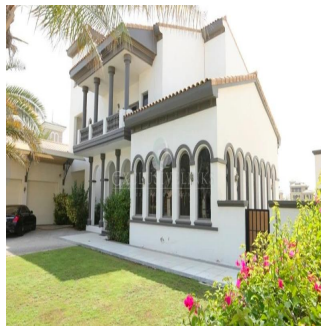

# Exclusive Signature Villas Frond K Palm Jumeirah

Afrique du Sud, Gauteng, Sandton, , , ,

PRIX DE VENTE

**\$ 19000000.00**

- 🏠 7000 qft
- 🛏 1 chambres
- 🚗 1 Exhibition results
- 🚿 1 salles de bains
- 🏠 1 planchers
- 📏 1 qft superficie du territoire
- 🚗 1 places pour voitures

**Jcm Bienes Ra?ces**  
 Jcm Bienes Ra?ces  
 Naucalpan de Juárez, Mexico - Heure locale

[+52 55 8421 5859](tel:+525584215859)

Henry Wiltshire International is pleased to present this exclusive luxury villa for sale on Palm Jumeirah. This property is located halfway up the K frond on this iconic development and offers outstanding views of the Dubai Marina Skyline across the vast sea. This Signature Villa sits on a plot size of 13,400 sqft and is the most popular style due to its fantastic open layout and has been well maintained throughout. The villa is arranged over two floors and boasts five bedrooms finished with beautiful interiors, high ceilings and large windows that fill the home with natural light. The ground floor comprises a large modern kitchen and two separate dining areas along with a study overlooking the beautifully landscaped garden & swimming pool. There is a guest bedroom & ensuite with its own side entrance. The master bedroom is located on the first floor with a large balcony and their own en-suites along with the remaining three bedrooms.