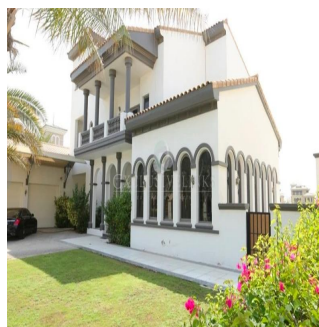

Penthouse

Exclusive Signature Villas Frond K Palm Jumeirah

Afrique du Sud, Gauteng, Sandton, , , ,

PRIX DE VENTE

USD 19000000.00

 7000 qft

 1 chambres

 1 Exhibition
results

Henry Wiltshire International is pleased to present this exclusive luxury villa for sale on Palm Jumeirah. This property is located halfway up the K frond on this iconic development and offers outstanding views of the Dubai Marina Skyline across the vast sea. This Signature Villa sits on a plot size of 13,400 sqft and is the most popular style due to its fantastic open layout and has been well maintained throughout. The villa is arranged over two floors and boasts five bedrooms finished with beautiful interiors, high ceilings and large windows that fill the home with natural light. The ground floor comprises a large modern kitchen and two separate dining areas along with a study overlooking the beautifully landscaped garden & swimming pool. There is a guest bedroom & ensuite with its own side entrance. The master bedroom is located on the first floor with a large balcony and their own en-suites along with the remaining three bedrooms.