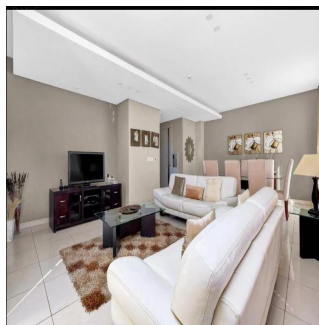

Penthouse

Executive 2 Bedroom Apartment For Sale In Morningside, Sandton

Afrique du Sud, Gauteng, Sandton, , , 2057,

PRIX DE VENTE
\$ 384450.00

- 149 qm
- 4 chambres
- 2 Exhibition results
- 2 salles de bains
- 2 planchers
- 2 qm superficie du territoire
- 2 places pour voitures

Nelson Ferreira

Pam Golding Properties Hyde Park
Sandton, South Africa - Heure locale

27 82 600 4455

Executive living The Regent offers secure executive living at its very best. This spacious 2 bed 2.5 bath north facing lock up and go apartment is the ideal home for the person wanting all the conveniences of modern life without hassles. Excellent security with lift access straight into the apartment plus concierge, gym, spa, meeting rooms and restaurant. Invest in this superb lifestyle offering.