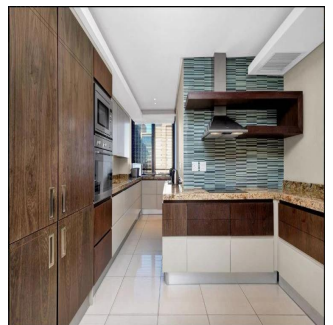

Nelson Ferreira

Pam Golding Properties Hyde Park
Sandton, South Africa - Heure locale

27 82 600 4455

Executive living The Regent offers secure executive living at its very best. This spacious 2 bed 2.5 bath north facing lock up and go apartment is the ideal home for the person wanting all the conveniences of modern life without hassles. Excellent security with lift access straight into the apartment plus concierge, gym, spa, meeting rooms and restaurant. Invest in this superb lifestyle offering.