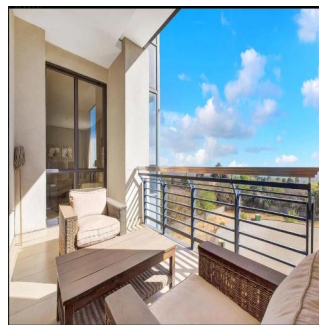

Penthouse

Executive 2 Bedroom Apartment For Sale In Morningside, Sandton

Afrique du Sud, Gauteng, Sandton, , , 2057,

PRIX DE VENTE
\$ 384450.00

- 149 qm
- 4 chambres
- 2 Exhibition results
- 2 salles de bains
- 2 planchers
- 2 qm superficie du territoire
- 2 places pour voitures

Nelson Ferreira

Pam Golding Properties Hyde Park
Sandton, South Africa - Heure locale

27 82 600 4455

Executive living The Regent offers secure executive living at its very best. This spacious 2 bed 2.5 bath north facing lock up and go apartment is the ideal home for the person wanting all the conveniences of modern life without hassles. Excellent security with lift access straight into the apartment plus concierge, gym, spa, meeting rooms and restaurant. Invest in this superb lifestyle offering.