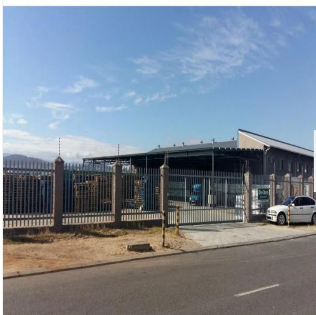

Penthouse

Premium Distribution Warehouse For Sale In Stikland

Afrique du Sud, Cap Occidental, Cap, , , 7530,

PRIX DE VENTE

USD 2021800.00

- 🏠 2700 qm
- 🏠 chambres
- 🚗 Exhibition results 🚗
- 🚿 salles de bains
- 🏠 planchers
- 📏 qm superficie du territoire
- 📏 places pour voitures

Maryna Krupska
Maryna Krupska
gland, Switzerland - Heure locale

📞 41 793852365

DISTRIBUTION CENTER IN STIKLAND FOR SALE Premium Distribution Center located in Cecil Morgan Way in the sought after industrial node of Stikland, Cape Town. The building offers excellent signage opportunity and easy access to the R300 with newly built on and off ramps to and from BottelaryRoad. The building comprises of quality office components and multiple roller shutter doors leading to the warehouse. The warehouse offers good amount of power, height and steel racking. Undercover loading areas and easy vehicle access around the building due to the large paved yard available and future expansion. A backup generator is available on site as well as multiple bays for charging of forklifts and 2 x 380 000 litre water tanks.