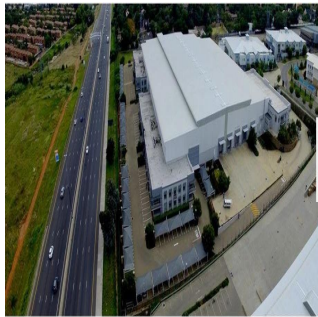

# State Of The Art Warehouse For Sale In Linbro Park

Afrique du Sud, Cap Occidental, Cap, , , 2090,

- 5125 qm
- chambres
- Exhibition results
- salles de bains
- planchers
- qm superficie du territoire
- places pour voitures

**Angelica Palacio**

Provisa Grupo Inmobiliario  
Playa del Carmen, Mexico - Heure locale

+52 984 127 6169

HIGHWAY EXPOSURE - LINBRO PARK State of the art - A Grade Basement area of 1 273sqm can be added as warehousing/ storage space  
Excellent vehicle reticulation Roller shutter doors Dock levellers Exquisite offices and warehouse Ample Parking