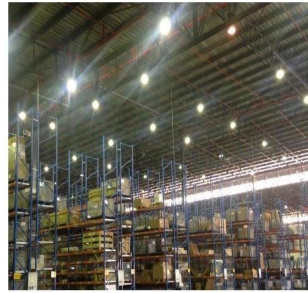

# State Of The Art Warehouse For Sale In Linbro Park

Afrique du Sud, Cap Occidental, Cap, , , 2090,

- 5125 qm
- chambres
- Exhibition results
- salles de bains
- planchers
- qm superficie du territoire
- places pour voitures

**Angelica Palacio**

Provisa Grupo Inmobiliario  
Playa del Carmen, Mexico - Heure locale

+52 984 127 6169

HIGHWAY EXPOSURE - LINBRO PARK State of the art - A Grade Basement area of 1 273sqm can be added as warehousing/ storage space  
Excellent vehicle reticulation Roller shutter doors Dock levellers Exquisite offices and warehouse Ample Parking