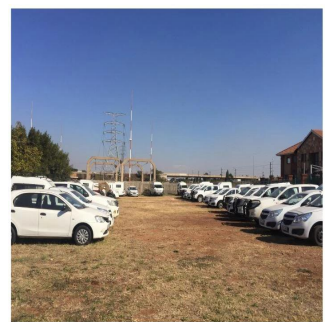

Penthouse

Vacant Industrial Land For Sale In Highveld

Afrique du Sud, KwaZulu-Natal, Umhlanga, , , 0157,

PRIX DE VENTE

USD 328800.00

3099 qm chambres Exhibition results salles de bains

planchers qm superficie du territoire places pour voitures

Frank Morrice Arias

Servmor Realty

Panamá, Panama - Heure locale

+507 6670-1137

INDUSTRIAL LAND FOR SALE IN HIGHVELD This prime land is situated in Highveld. The land is zoned Industrial 2 with a power supply of 120kva. It is situated within a fully developed area. The property is located just off Witch-Hazel Avenue, which is a major public transport road in the area. The property is fully fenced with palisade fencing and it has a level topography. Half of the property is paved. The current income of the property covers the rates and taxes amounts.

Disponible Apr?s De :

08.05.2019

Le Sol : 4 Les Sols : 4 Annee De Construction : 2017 Places De Voitures : 4 Ann?e De Construction : 2017 Type: Bureau

Highveld, Centurion Irene (Centurion) at a glance Irene is a small, leafy town situated just South of Pretoria. It has much aesthetic appeal, filled with green meadows and tree-lined streets. Irene falls within the suburb of Centurion and is under the jurisdiction of the City of Tshwane Metropolitan Municipality.