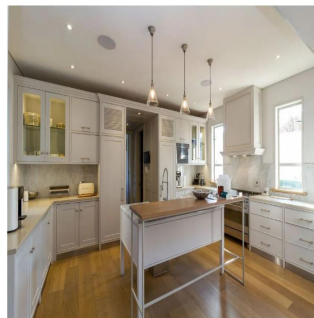

Penthouse

A Charming 4 Bedroom House For Sale In Inanda

Afrique du Sud, Cap Occidental, Cap, , , 2196,

PRIX DE VENTE

\$ 2075800.00

-  qm
-  8 chambres
-  4 Exhibition results
-  4 salles de bains
-  4 planchers
-  4 qm superficie du territoire
-  4 places pour voitures

Teresa Castillo

Morelli And Family Realty

Panama City, Panama - Heure locale

 +507 6219-8406

A Taste of the Cape in Prestigious Estate A charming home offering all the elements of a relaxed, sophisticated lifestyle. No cost has been spared on the finishes of this easy living, light-filled family home. The 4 bedroom suites and marble finished bathrooms, provide luxurious comfort. The main suite complete with bespoke dressing room and study. The guest suite is situated downstairs and has separate access. High-quality Oggi oak flooring flows throughout the home and provides a warmth which counters the crisp, light-filled rooms. The 3 reception rooms all flow to a farm-style covered patio and structured, landscaped garden and seamless glass enclosed heated pool. The marble-topped kitchen with bespoke cabinetry provides for easy, comfortable open plan entertaining complete with solid Oak wine storage. Integrated Smeg appliances and gas range. Separate scullery/ironing area and separate pantry. A dual fireplace warms kitchen, lounge and family room. The many special features include German hot water system, Airconditioning, Canateur fireplaces, American shutters, integrated surround sound, Jojo water tanks (25 000 litres), central vacuum system. Air conditioning. Double staff accommodation and triple garage. Chromadeck roof (50 yr guarantee). Inverter (8-12hrs). State of the art security in Exclusive Estate in Inanda.