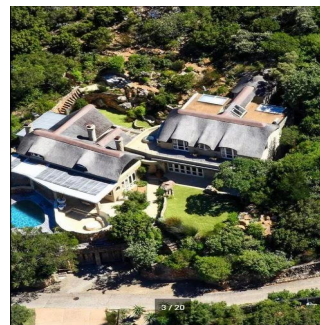

Penthouse

Executive 5 Bedroom Family House For Sale In Tierboskloof

, , 7806,

PRIX DE VENTE

\$ 1099400.00

600 qm

10 chambres

5 Exhibition results

Top Class executive family home- Spectacular 360 Degree views. You will feel on top of the world! This home is situated within the prestigious Estate of Tierboskloof. Boasting a view of the bay, this exceptional property is set in a tranquil environment. This Villa offers a large private garden that opens onto a lush, tropical paradise where children can explore to their heart's content. These sumptuous homes set a whole new standard of indoor-outdoor living, living areas that lead out to the pool and rooms that run effortlessly to the horizons. Close by, is the estate swimming pool. The communal saltwater pool affords magnificent mountain views and a distant glimpse of Hout Bay. With few exceptions, it would be difficult to find a more unique setting for the all weather tennis court. The Estate also offers a full-sized squash court complete with change rooms, showers, and toilet facilities. One of the most special features of Tierboskloof is the choice of mountain trails and walks. These include a 20-minute hike up to a hidden valley along the Baviaanskloof River that reveals a year-round waterfall. Security is a top priority for Tierboskloof. Camera and monitoring systems are employed to ensure the residents' safety. Electric perimeter fencing, dedicated 24-hour security team, dog patrols and a 24-hour armed response are all part of the security measures taken. Access to the estate is controlled by a biometric identification system.