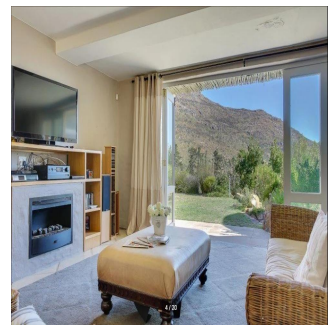

Top Class executive family home- Spectacular 360 Degree views. You will feel on top of the world! This home is situated within the prestigious Estate of Tierboskloof. Boasting a view of the bay, this exceptional property is set in a tranquil environment. This Villa offers a large private garden that opens onto a lush, tropical paradise where children can explore to their heart's content. These sumptuous homes set a whole new standard of indoor-outdoor living, living areas that lead out to the pool and rooms that run effortlessly to the horizons. Close by, is the estate swimming pool. The communal saltwater pool affords magnificent mountain views and a distant glimpse of Hout Bay. With few exceptions, it would be difficult to find a more unique setting for the all weather tennis court. The Estate also offers a full-sized squash court complete with change rooms, showers, and toilet facilities. One of the most special features of Tierboskloof is the choice of mountain trails and walks. These include a 20-minute hike up to a hidden valley along the Baviaanskloof River that reveals a year-round waterfall. Security is a top priority for Tierboskloof. Camera and monitoring systems are employed to ensure the residents' safety. Electric perimeter fencing, dedicated 24-hour security team, dog patrols and a 24-hour armed response are all part of the security measures taken. Access to the estate is controlled by a biometric identification system.