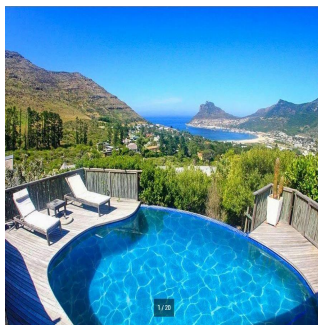

Top Class executive family home- Spectacular 360 Degree views. You will feel on top of the world! This home is situated within the prestigious Estate of Tierboskloof. Boasting a view of the bay, this exceptional property is set in a tranquil environment. This Villa offers a large private garden that opens onto a lush, tropical paradise where children can explore to their heart's content. These sumptuous homes set a whole new standard of indoor-outdoor living, living areas that lead out to the pool and rooms that run effortlessly to the horizons. Close by, is the estate swimming pool. The communal saltwater pool affords magnificent mountain views and a distant glimpse of Hout Bay. With few exceptions, it would be difficult to find a more unique setting for the all weather tennis court. The Estate also offers a full-sized squash court complete with change rooms, showers, and toilet facilities. One of the most special features of Tierboskloof is the choice of mountain trails and walks. These include a 20-minute hike up to a hidden valley along the Baviaanskloof River that reveals a year-round waterfall. Security is a top priority for Tierboskloof. Camera and monitoring systems are employed to ensure the residents' safety. Electric perimeter fencing, dedicated 24-hour security team, dog patrols and a 24-hour armed response are all part of the security measures taken. Access to the estate is controlled by a biometric identification system.