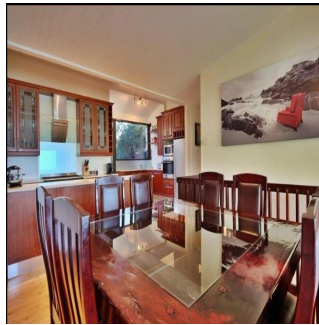

PADECO Realty

Padeco Realty

Padeco Realty
Panamá, Panama - Heure locale

 **+507 67814141**

DRIVE INTO YOUR OWN NORTH FACING BUNGALOW ON THE RIDGE OVERLOOKING THE FAMOUS CLIFTON BEACHES Perfectly positioned overlooking the beautiful Clifton beaches and taking in the exceptional advantage of mountain views. Enjoy the tranquil sounds of crashing waves on the shore whilst lounging next to the rim-flow pool and private garden, perfect for entertaining. The bungalow offers an open-plan lounge, dining room and kitchen flowing onto a large deck. 4 Bedrooms, 3 bathrooms, 3 parking bays and a rented tandem garage.