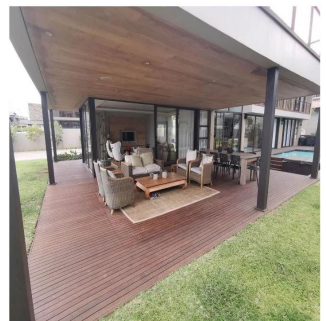

**Prani Maharaj**  
Prime Property South Africa  
Umhlanga, South Africa - Heure locale

 **+27 0849999099**

EXTRAVAGANT AND OPULENT ARCHITECTURE Known as Umhlanga's prestigious Estate Izinga Park is indeed the address that can become a reality Prime Property presents this stylish master piece that would make the perfect family home. Five stunning bedrooms each paired with a bathroom. Welcoming entrance that leads to the open plan lounge , dining area and a kitchen and scullery that is indeed every chefs dream . Imported modern finishes and appliances.Exclusive lighting and eclectic design encapsulated with rich timber throughout This home accommodates one bedroom downstairs with the other four bedrooms located upstairs. Helps accommodation , triple lock up garage an outside entertainment area and a sparkling pool The added outside feature is the Fire pit and the landscaped garden Very safe and secure the estate also boasts a clubhouse and soothing views Bio metric access is also an added bonus to enhance safety Close to all local schools and places of worship in Umhlanga Five kilometres away from the gateway theater of shopping Easy access to all major freeways including the King Shaka Airport Book your consultation to view this Piece of Paradise Toady