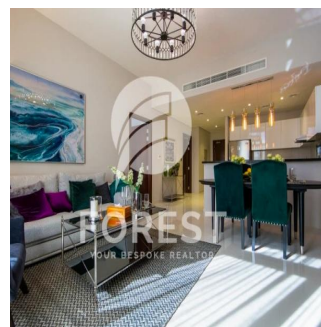

Amazing big fully furnished Apartment in Dezire Residences. With Balcony.

Disponible Apr?s De :

01.12.2020

Le Sol : 4   Les Sols : 4   Annee De Construction : 2017   Places De Voitures : 4   Ann?e De Construction : 2017   Type: Bureau