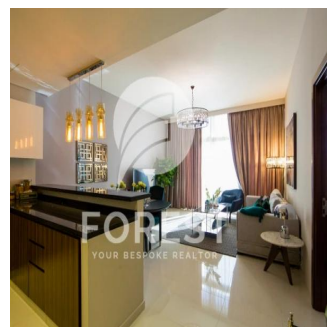

Amazing big fully furnished Apartment in Dezire Residences. With Balcony.

Disponible Apr?s De :

01.12.2020

Le Sol : 4   Les Sols : 4   Annee De Construction : 2017   Places De Voitures : 4   Ann?e De Construction : 2017   Type: Bureau