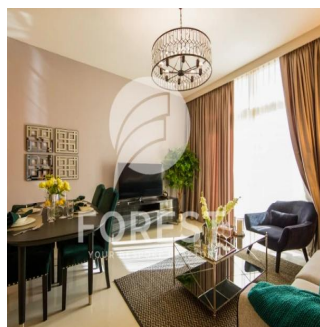

Amazing big fully furnished Apartment in Dezire Residences. With Balcony.

Disponible Apr?s De :

01.12.2020

Le Sol : 4   Les Sols : 4   Annee De Construction : 2017   Places De Voitures : 4   Ann?e De Construction : 2017   Type: Bureau