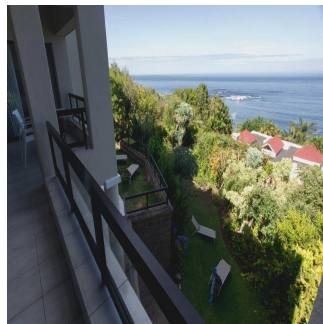

Penthouse

Spacious 4 Bedroom House To Let In Clifton

Panama, Panamá, Panamá, , , 8005,

PRIX DE LOCATION MENSUEL

\$ 3746.00

PRIX DE VENTE

\$ 0.00

- qm
- 6 chambres
- 4 Exhibition results
- 2 salles de bains
- 2 planchers
- 2 qm superficie du territoire
- 2 places pour voitures

Michael Bauer
Sa Property
Cape Town, South Africa - Heure locale

+27 0832554442

Tucked away a lush mountain setting this spacious home in a secure, gated private estate with quality finishes and wonderful views over the ocean offers a lock up and go lifestyle in one of Cape Town's most sought after locations. Set on 2 levels with views from every room, 4 spacious bedrooms, 2 modern full bathrooms (main en suite) plus guest loo, 2 large open plan living areas and dining room which all open out onto a spacious sea facing patio with braai and modern open plan kitchen. Small garden on the lower level Fibre internet availability, alarm system, trellidoors, burglar bars. Double garage with direct access plus additional parking for 3 cars Small pets welcome by arrangement Available furnished for a long term lease (minimum 6 months) Unfurnished option can be arranged