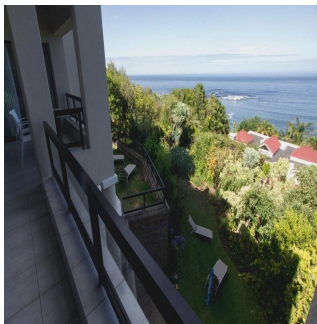

 4 Exhibition results

 2 salles de bains

 2 planchers

 2 qm superficie du territoire

 2 places pour voitures

**Michael Bauer**  
Sa Property  
Cape Town, South Africa - Heure locale

 +27 0832554442

Tucked away a lush mountain setting this spacious home in a secure, gated private estate with quality finishes and wonderful views over the ocean offers a lock up and go lifestyle in one of Cape Town's most sought after locations. Set on 2 levels with views from every room, 4 spacious bedrooms, 2 modern full bathrooms (main en suite) plus guest loo, 2 large open plan living areas and dining room which all open out onto a spacious sea facing patio with braai and modern open plan kitchen. Small garden on the lower level Fibre internet availability, alarm system, trellidoors, burglar bars. Double garage with direct access plus additional parking for 3 cars Small pets welcome by arrangement Available furnished for a long term lease (minimum 6 months) Unfurnished option can be arranged