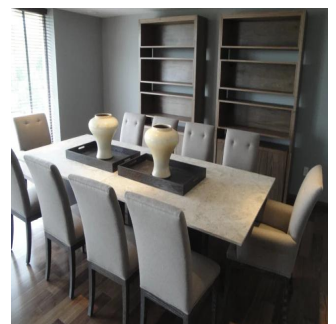

Disponible Aupr?s De :

30.08.2019

Le Sol : 4

Les Sols : 4

Annee De

Places De Voitures : Ann?e De Construction : 2017

Type: Bureau

Construction : 2017 4