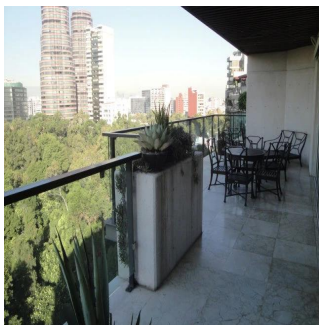

Penthouse

Beautiful Penthouse With Awesome Terrace In Front Of The Woods

Panama, Panama, Panama City, Campos Elíseos, , ,

PRIX DE LOCATION MENSUEL

USD 9500.00

PRIX DE VENTE

USD 0.00

- 🏠 438 qm
- 🛏 6 chambres
- 🚗 3 Exhibition results
- 🚿 3 salles de bains
- 🏠 3 planchers
- 📏 3 qm superficie du territoire
- 🚗 3 places pour voitures

Bruno Paul Bourlon
Best Realty Mexico
Ciudad de México, Mexico - Heure locale

+52 55 1766 5789

Beautiful VIP 2-level Penthouse. Fully furnished. 3 bedrooms with bathroom. Master bedroom with large dressing-room and jacuzzi. 656 sqft of terraces. TV area and office,,2 car parking. Security, Awesome view of Park and Chapultepec Castle.