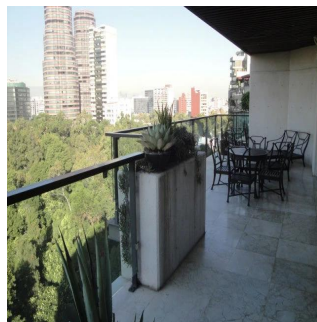

Ciudad de México, Mexico - Heure locale

+52 55 1766 5789

Beautiful VIP 2-level Penthouse. Fully furnished. 3 bedrooms with bathroom. Master bedroom with large dressing-room and jacuzzi. 656 sqft of terraces. TV area and office,,2 car parking. Security, Awesome view of Park and Chapultepec Castle.