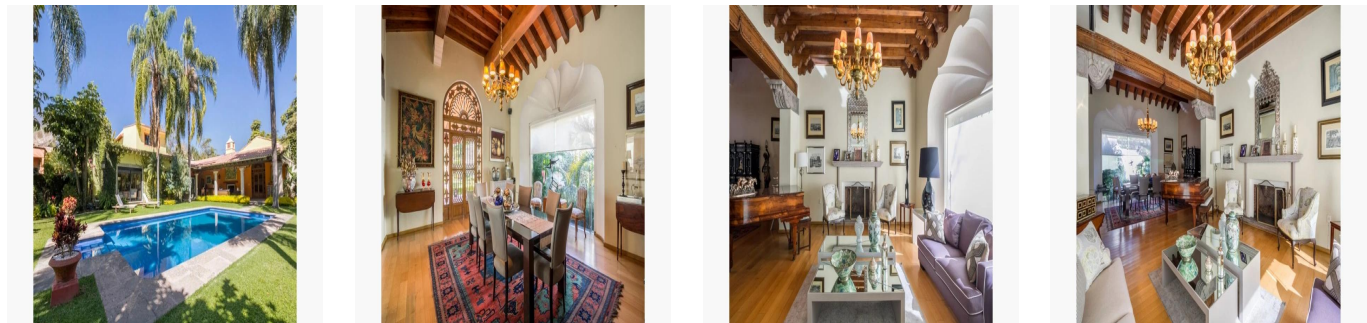

# Panteras Colonial House

Panama, Panamá, Panamá, , 62050,

- 1273 qm
- 0 chambres
- 0 Exhibition results
- 0 salles de bains
- 0 planchers
- 0 qm superficie du territoire
- 0 places pour voitures

**Mexico Luxury Estates**  
Mexico Luxury Estates  
Cuernavaca, Mexico - Heure locale

+52 (777)221-0421

In a quiet Privada of las Palmas, Panteras House pays homage to the authentic colonial architecture. As you pass through the antique wood doors, you are greeted by a very unique entryway and double foyer. Cantera floors with a star motif, carved wood beams, simple stone pillars, modern glass doors, skylights, niches, fountain and pond feature, all complement each other. The treasure within does not disappoint as you admire this classic masterpiece in all its splendour. A sweeping loggia invites you to relax and take in the picture perfect garden and glistening pool. Refinement and elegance pervades in the sophisticated living and dining room with high ceilings, charming fireplace, impressive doors and shell motif windows, creating a superb setting for the grand piano. Adjacent is the spacious, gleaming kitchen, and a practical game's room. The main floor has the luxurious master suite with his and her marble bathrooms, large walk in closet, sitting area and several windows with wonderful views of the gardens. Continuing on that wing are two guest bedrooms and a comfortable T.V room. The second level consists of a seven seater movie room and two large guest suites with full bathrooms. This remarkable property lends itself to serve as the ideal family compound. In addition to the 5 bedroom main residence, it has 3 bungalows, a separate office, 4 multipurpose rooms, 5 service bedrooms and a private children's play garden. The possibilities are endless at the quintessential Panteras House.