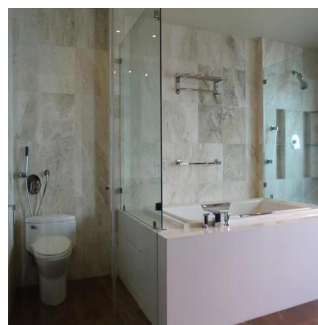

UNIQUE EXTREMELY LUXURIOUS, SPACIOUS AND PRIVATE, VIP COMMON AREAS

Disponible Apr?s De :

21.08.2019

Le Sol : 4   Les Sols : 4   Annee De Construction : 2017   Places De Voitures : 4   Ann?e De Construction : 2017   Type: Bureau