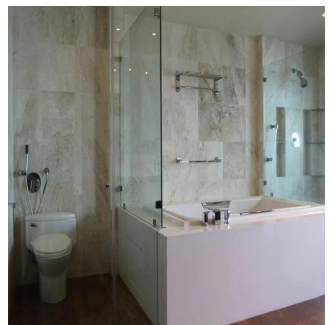

UNIQUE EXTREMELY LUXURIOUS, SPACIOUS AND PRIVATE, VIP COMMON AREAS

Disponible Apr?s De :

21.08.2019

Le Sol : 4 Les Sols : 4 Annee De Construction : 2017 Places De Voitures : 4 Ann?e De Construction : 2017 Type: Bureau