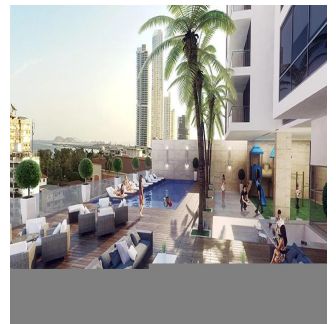

Disponible Aupr?s De :

20.08.2019

Le Sol : 4

Les Sols : 4

Annee De

Places De Voitures : Ann?e De Construction : 2017

Type: Bureau

Construction : 2017 4