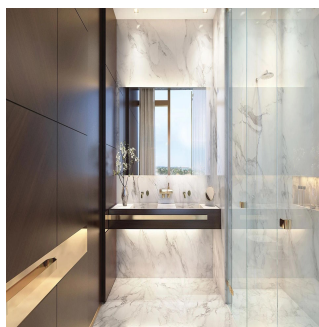

**Javier Sierra**

Ivan Sierra Inversiones

Panamá, Panama - Heure locale

+507 236-8353

Located in Santa María Golf & Country Club, the most prestigious residential area in Panama surrounded by a spectacular 18-hole golf course designed by Nicklaus Design, comes a project to give new meaning to the word "exclusivity." The architecture of the project was conceptualized by the renowned firm GVA Arquitectos and with interior design carried out under the guidelines and support of the renowned Italian brand FENDI, La Maison is a project that presents a luxurious tower with large spaces that offer a sophisticated lifestyle with a VIP treatment under the concierge service. APARTMENTS OF: 317M2 362M2 406M2 3 AND 4 BEDROOMS WITH PRIVATE BATHROOM ITALIAN KITCHEN WITH LUXURY FINISHES LARGE TERRACES WITH BEAUTIFUL VIEW 2 APARTMENTS BY FLAT WITH INDEPENDENT HALL PENTHOUSES AVAILABLE Request a meeting for more information