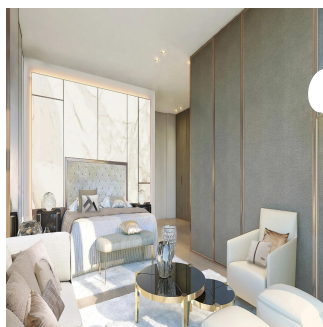

**Javier Sierra**

Ivan Sierra Inversiones

Panamá, Panama - Heure locale

+507 236-8353

Located in Santa María Golf & Country Club, the most prestigious residential area in Panama surrounded by a spectacular 18-hole golf course designed by Nicklaus Design, comes a project to give new meaning to the word "exclusivity." The architecture of the project was conceptualized by the renowned firm GVA Arquitectos and with interior design carried out under the guidelines and support of the renowned Italian brand FENDI, La Maison is a project that presents a luxurious tower with large spaces that offer a sophisticated lifestyle with a VIP treatment under the concierge service. APARTMENTS OF: 317M2 362M2 406M2 3 AND 4 BEDROOMS WITH PRIVATE BATHROOM ITALIAN KITCHEN WITH LUXURY FINISHES LARGE TERRACES WITH BEAUTIFUL VIEW 2 APARTMENTS BY FLAT WITH INDEPENDENT HALL PENTHOUSES AVAILABLE Request a meeting for more information