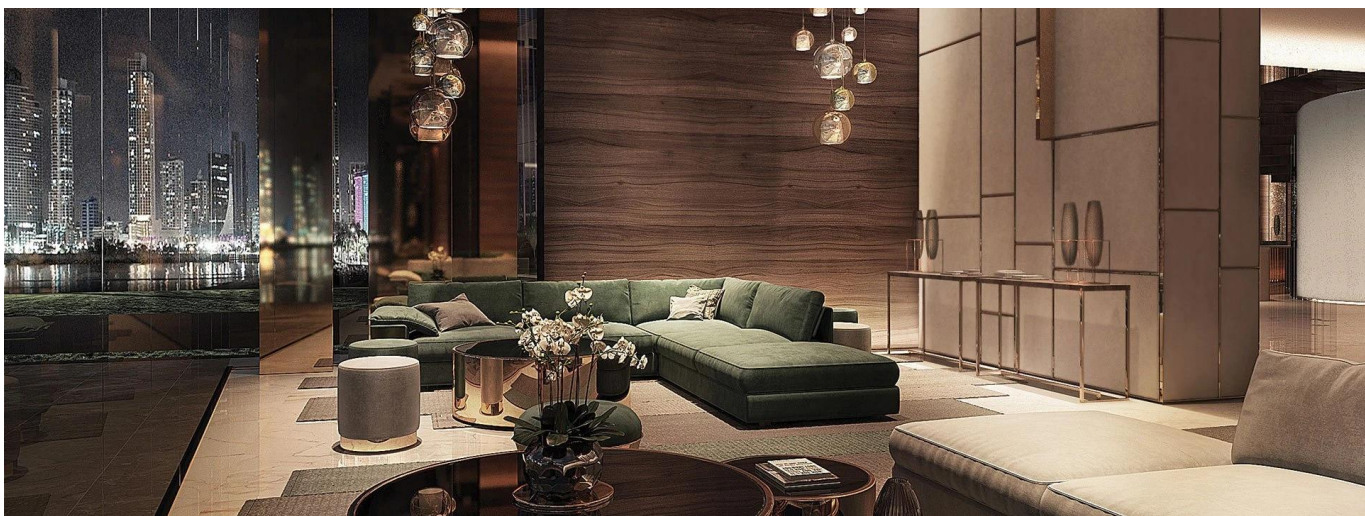

**Javier Sierra**

Ivan Sierra Inversiones

Panamá, Panama - Heure locale

+507 236-8353

Located in Santa María Golf & Country Club, the most prestigious residential area in Panama surrounded by a spectacular 18-hole golf course designed by Nicklaus Design, comes a project to give new meaning to the word "exclusivity." The architecture of the project was conceptualized by the renowned firm GVA Arquitectos and with interior design carried out under the guidelines and support of the renowned Italian brand FENDI, La Maison is a project that presents a luxurious tower with large spaces that offer a sophisticated lifestyle with a VIP treatment under the concierge service. APARTMENTS OF: 317M2 362M2 406M2 3 AND 4 BEDROOMS WITH PRIVATE BATHROOM ITALIAN KITCHEN WITH LUXURY FINISHES LARGE TERRACES WITH BEAUTIFUL VIEW 2 APARTMENTS BY FLAT WITH INDEPENDENT HALL PENTHOUSES AVAILABLE Request a meeting for more information