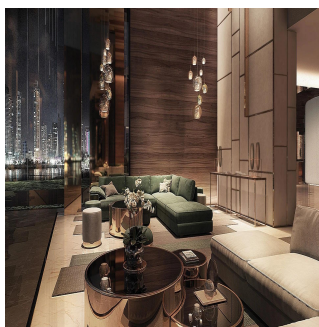

# La Maison By Fendi House In Santa Maria Golf

Singapore, Singapore, Singapore, Calle 125 Este, ,

PRIX DE VENTE

**USD 1360000.00**

344 qm    6 chambres    3 Exhibition results    3 salles de bains

3 planchers    3 qm superficie du territoire    3 places pour voitures

**Javier Sierra**

Ivan Sierra Inversiones

Panamá, Panama - Heure locale

+507 236-8353

Located in Santa María Golf & Country Club, the most prestigious residential area in Panama surrounded by a spectacular 18-hole golf course designed by Nicklaus Design, comes a project to give new meaning to the word "exclusivity." The architecture of the project was conceptualized by the renowned firm GVA Arquitectos and with interior design carried out under the guidelines and support of the renowned Italian brand FENDI, La Maison is a project that presents a luxurious tower with large spaces that offer a sophisticated lifestyle with a VIP treatment under the concierge service. APARTMENTS OF: 317M2 362M2 406M2 3 AND 4 BEDROOMS WITH PRIVATE BATHROOM ITALIAN KITCHEN WITH LUXURY FINISHES LARGE TERRACES WITH BEAUTIFUL VIEW 2 APARTMENTS BY FLAT WITH INDEPENDENT HALL PENTHOUSES AVAILABLE Request a meeting for more information