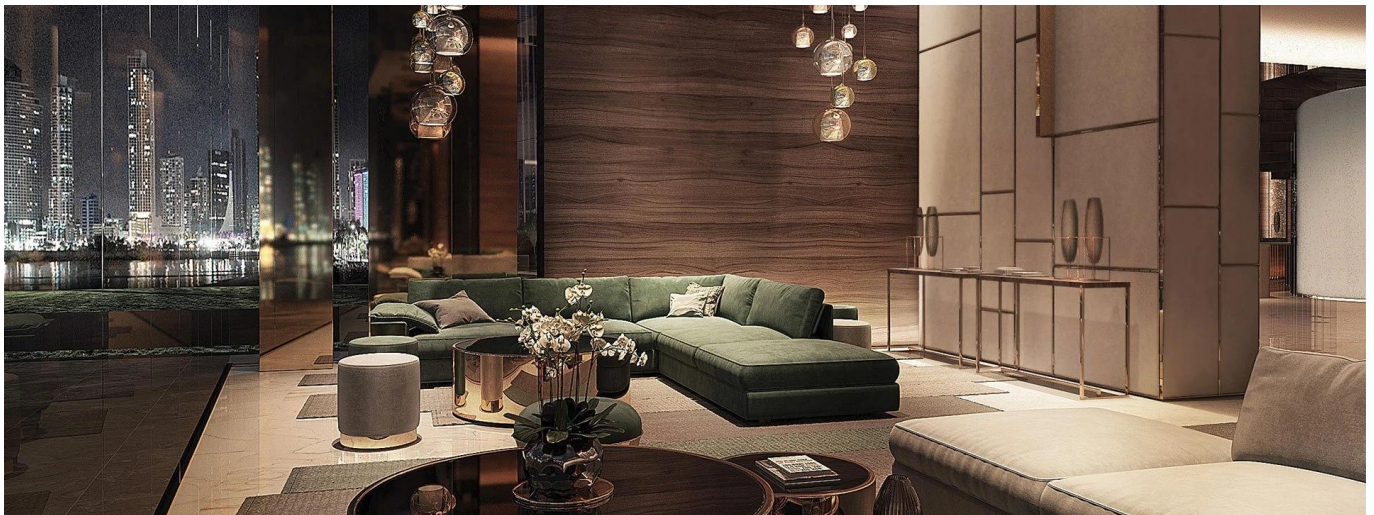

Located in Santa María Golf & Country Club, the most prestigious residential area in Panama surrounded by a spectacular 18-hole golf course designed by Nicklaus Design, comes a project to give new meaning to the word "exclusivity." The architecture of the project was conceptualized by the renowned firm GVA Arquitectos and with interior design carried out under the guidelines and support of the renowned Italian brand FENDI, La Maison is a project that presents a luxurious tower with large spaces that offer a sophisticated lifestyle with a VIP treatment under the concierge service. APARTMENTS OF: 317M2 362M2 406M2 3 AND 4 BEDROOMS WITH PRIVATE BATHROOM ITALIAN KITCHEN WITH LUXURY FINISHES LARGE TERRACES WITH BEAUTIFUL VIEW 2 APARTMENTS BY FLAT WITH INDEPENDENT HALL PENTHOUSES AVAILABLE Request a meeting for more information