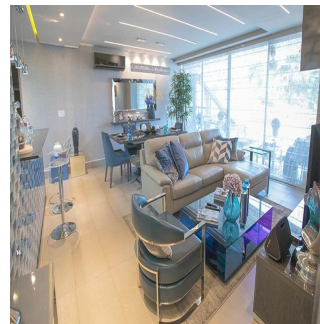

🏠 2 planchers

📐 2 qm superficie du territoire

🚗 2 places pour voitures

**Javier Sierra**

Ivan Sierra Inversiones

Panamá, Panama - Heure locale

+507 236-8353

With its privileged and elevated location in the Barrio de La Loma, one of the most exclusive residential areas of the city known for its tranquility and its spectacular panoramic views, Loma Vista Tower will rise with 31 floors in two towers under the same facade, divided with an independent lobby for each of the towers, providing greater privacy to its residents. Loma Vista Tower was designed by the internationally renowned architect firm Mallol & Mallol, with a modern and imposing facade, as well as its fine finishes and luxury details, its excellent distributions in each of its apartments, with wide areas and variety of footage. Among the spectacular facilities it will offer: - Apartments with 1 Parking - 5 high-speed elevators - Lobby for each of the towers - Balcony with panoramic views of the city - Imported kitchen furniture and granite countertops - Fine high-format coverings - It will have the most complete Social Area of Panama - 2 swimming pools for adults and 1 swimming pool for children - Gym area - Squash court - Playroom for children - Cinema Room - Party room - Lounge - Spa with sauna and bathroom Turkish - Jacuzzi