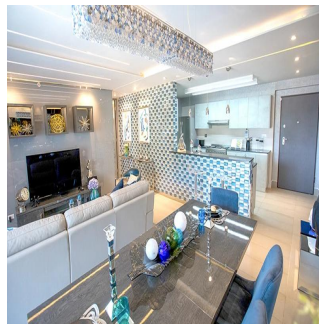

# Apartment In La Loma Hato Pintado

Singapore, Singapore, Singapore, , , ,

PRIX DE VENTE

**\$ 255400.00**

🏠 112 qm

🛏️ 4 chambres

🚗 2 Exhibition results

🚿 2 salles de bains

🏠 2 planchers

📐 2 qm superficie du territoire

🚗 2 places pour voitures

**Javier Sierra**

Ivan Sierra Inversiones

Panamá, Panama - Heure locale

+507 236-8353

With its privileged and elevated location in the Barrio de La Loma, one of the most exclusive residential areas of the city known for its tranquility and its spectacular panoramic views, Loma Vista Tower will rise with 31 floors in two towers under the same facade, divided with an independent lobby for each of the towers, providing greater privacy to its residents. Loma Vista Tower was designed by the internationally renowned architect firm Mallol & Mallol, with a modern and imposing facade, as well as its fine finishes and luxury details, its excellent distributions in each of its apartments, with wide areas and variety of footage. Among the spectacular facilities it will offer: - Apartments with 1 Parking - 5 high-speed elevators - Lobby for each of the towers - Balcony with panoramic views of the city - Imported kitchen furniture and granite countertops - Fine high-format coverings - It will have the most complete Social Area of Panama - 2 swimming pools for adults and 1 swimming pool for children - Gym area - Squash court - Playroom for children - Cinema Room - Party room - Lounge - Spa with sauna and bathroom Turkish - Jacuzzi