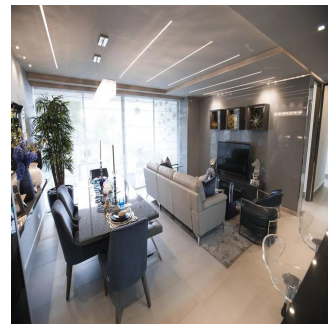

🏠 2 planchers

📐 2 qm superficie du territoire

🚗 2 places pour voitures

**Javier Sierra**

Ivan Sierra Inversiones

Panamá, Panama - Heure locale

+507 236-8353

With its privileged and elevated location in the Barrio de La Loma, one of the most exclusive residential areas of the city known for its tranquility and its spectacular panoramic views, Loma Vista Tower will rise with 31 floors in two towers under the same facade, divided with an independent lobby for each of the towers, providing greater privacy to its residents. Loma Vista Tower was designed by the internationally renowned architect firm Mallol & Mallol, with a modern and imposing facade, as well as its fine finishes and luxury details, its excellent distributions in each of its apartments, with wide areas and variety of footage. Among the spectacular facilities it will offer: - Apartments with 1 Parking - 5 high-speed elevators - Lobby for each of the towers - Balcony with panoramic views of the city - Imported kitchen furniture and granite countertops - Fine high-format coverings - It will have the most complete Social Area of Panama - 2 swimming pools for adults and 1 swimming pool for children - Gym area - Squash court - Playroom for children - Cinema Room - Party room - Lounge - Spa with sauna and bathroom Turkish - Jacuzzi