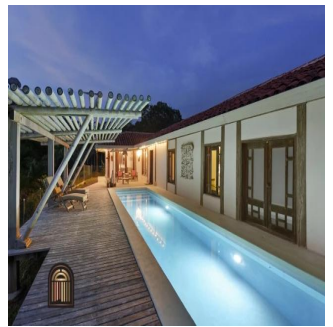

Penthouse

Kanyini Retreat Cabins

Singapore, Singapore, Singapore, , , ,

PRIX DE VENTE

\$ 895000.00

680 qm

12 chambres

5 Exhibition results

The Kanyini Retreat is just that. It's an escape, a luxury of nature, views and sounds that are good for the soul. Set in the gorgeous hillside of the southern tip of The Azuero Peninsula, the property provides privacy to each of its quality built and artistically designed structures. A private owner's residence features hand-etched ceilings, custom woodwork, ocean-view pool and sundeck, and fenced yard for pets. Five guest suites are perfect for family reunions, nightly rentals, or corporate retreats. All guests come together and share the community kitchen. The sunsets are lovely with the backdrop of the Pacific Ocean. Nothing but the sounds of nature will demand your attention! The property is fully remodeled for structural integrity, functionality, quality, durability and water flow. Remodel includes 435 meters of concrete road, and 87 meters of concrete path. Truly, it is turn-key with all appliances and guest furniture included. Please see the full list of features and inclusions in the tab area below the photos.