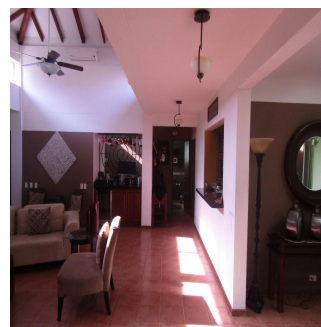

Penthouse

Three Bedroom Decameron Villa With Water Fall

Singapore, St Thomas Walk, Singapore, Calle Pineau, , ,

PRIX DE VENTE

USD 450000.00

- 0 qm
- 3 chambres
- 3 Exhibition results
- 0 salles de bains
- 0 planchers
- 0 qm superficie du territoire
- 0 places pour voitures

Pierre Marleau
Uncover Panama
Panama, Panama - Heure locale

+507 6487-4686

With all of the comforts of home, this villa is move-in ready! Private swimming pool with waterfall, extra large bedrooms all with private baths, open living space, vaulted ceilings, fully air-conditioned, beautiful granite and marble countertops, tiled floors, leather sofas, custom iron beds, exceptional décor all in excellent condition, incredible golf course view from front and back yard, large private lot, mature landscaping, covered patios, custom patio furniture, flower covered arbor, palm trees, fully screened, window tinting, gas grill, hand painted mural, this is a must see. Perfect opportunity for the retired or semi-retired, part time or full time resident. Excellent source of rental income, when you are not able to enjoy paradise, rent it out with on-site rental management team.