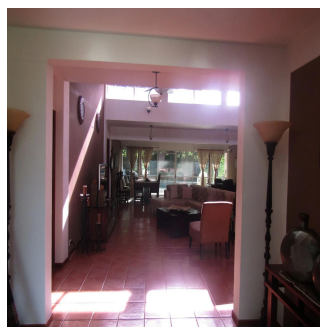

Pierre Marleau
Uncover Panama
Panama, Panama - Heure locale

+507 6487-4686

With all of the comforts of home, this villa is move-in ready! Private swimming pool with waterfall, extra large bedrooms all with private baths, open living space, vaulted ceilings, fully air-conditioned, beautiful granite and marble countertops, tiled floors, leather sofas, custom iron beds, exceptional décor all in excellent condition, incredible golf course view from front and back yard, large private lot, mature landscaping, covered patios, custom patio furniture, flower covered arbor, palm trees, fully screened, window tinting, gas grill, hand painted mural, this is a must see. Perfect opportunity for the retired or semi-retired, part time or full time resident. Excellent source of rental income, when you are not able to enjoy paradise, rent it out with on-site rental management team.