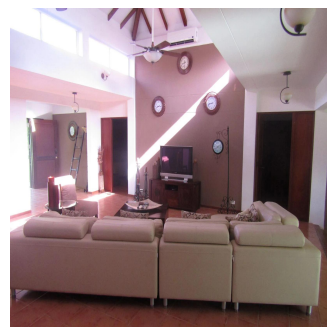

Penthouse

Three Bedroom Decameron Villa With Water Fall

Singapore, St Thomas Walk, Singapore, Calle Pineau, , ,

PRIX DE VENTE

USD 450000.00

- 0 qm
- 3 chambres
- 3 Exhibition results
- 0 salles de bains
- 0 planchers
- 0 qm superficie du territoire
- 0 places pour voitures

Pierre Marleau
Uncover Panama
Panama, Panama - Heure locale

+507 6487-4686

With all of the comforts of home, this villa is move-in ready! Private swimming pool with waterfall, extra large bedrooms all with private baths, open living space, vaulted ceilings, fully air-conditioned, beautiful granite and marble countertops, tiled floors, leather sofas, custom iron beds, exceptional décor all in excellent condition, incredible golf course view from front and back yard, large private lot, mature landscaping, covered patios, custom patio furniture, flower covered arbor, palm trees, fully screened, window tinting, gas grill, hand painted mural, this is a must see. Perfect opportunity for the retired or semi-retired, part time or full time resident. Excellent source of rental income, when you are not able to enjoy paradise, rent it out with on-site rental management team.