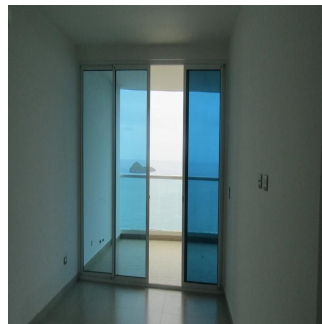

Enjoy the most spectacular beach on the Pacific Coastline in this four bedrooms and four half bathrooms, Luxury condo completely furnished with top-of-the-line gourmet kitchen, Elegantly designed, Maid room, Samsung inverter air conditioners of 18,000 btu. The covered private terrace displays and is breath taking panoramic views of the Pacific ocean and white sandy beach know as Costa Blanca.