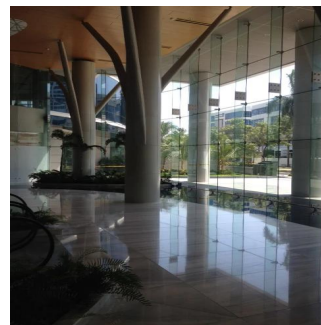

Penthouse

Brand New Luxury Offices In Costa Del Este In Panama City Panama

Singapore, Singapore, Singapore, , , ,

PRIX DE LOCATION MENSUEL

USD 5000.00

🏠 230 qm

🛏️ 0 chambres

🚗 0 Exhibition results

🚿 0 salles de bains

🏠 0 planchers

📏 0 qm superficie du territoire

🚗 0 places pour voitures

Inside Panama Real Estate
Inside Panama Real Estate
Chame, Panama - Heure locale

+507 345-4655

Disponible Aupr?s De :

14.08.2019

Le Sol : 4 Les Sols : 4 Annee De Construction : 2017 Places De Voitures : 4 Ann?e De Construction : 2017 Type: Bureau