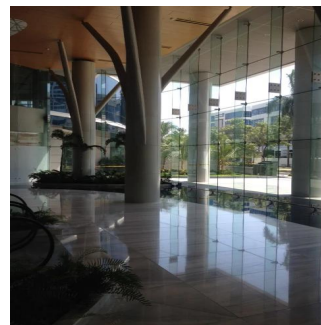

Penthouse

Brand New Luxury Offices In Costa Del Este In Panama City Panama

Singapore, Singapore, Singapore, , , ,

PRIX DE LOCATION MENSUEL

$ 5000.00

🏠 230 qm

🛏️ 0 chambres

🚗 0 Exhibition results

🚿 0 salles de bains

🏠 0 planchers

📏 0 qm superficie du territoire

🚗 0 places pour voitures

Inside Panama Real Estate
Inside Panama Real Estate
Chame, Panama - Heure locale

+507 345-4655

Disponible Aupr?s De :

14.08.2019

Le Sol : 4 Les Sols : 4 Annee De Construction : 2017 Places De Voitures : 4 Ann?e De Construction : 2017 Type: Bureau