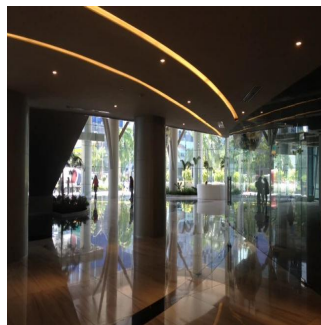

Penthouse

Brand New Luxury Offices In Costa Del Este In Panama City Panama

Singapore, Singapore, Singapore, , , ,

PRIX DE LOCATION MENSUEL

USD 5000.00

🏠 230 qm

🛏️ 0 chambres

🚗 0 Exhibition results

🚿 0 salles de bains

🏠 0 planchers

📏 0 qm superficie du territoire

🚗 0 places pour voitures

Inside Panama Real Estate
Inside Panama Real Estate
Chame, Panama - Heure locale

+507 345-4655

Disponible Aupr?s De :

14.08.2019

Le Sol : 4 Les Sols : 4 Annee De Construction : 2017 Places De Voitures : 4 Ann?e De Construction : 2017 Type: Bureau