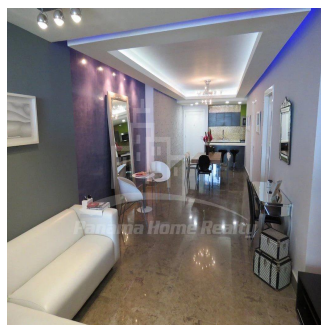

Pavlina Srubarova

Panama Home Realty

Panamá, Panama - Heure locale

+507 66986850

Panama Home Realty offering luxury fully furnished apartment in most luxury building in Panama City Yoo & Arts Panama. Apartments are collaboration of ideas , with the experience of the world’s most celebrated designer, Philippe Starck, matchet with vision of John Hitchcox , co-founder of the Manhattan Loft Corporation. Yoo & Arts Panama buildings are located in every major city including New York, London, Hong Kong, Miami, Buenos Aires ,Tel Aviv, Hamburg, and now in Panama City, Panama. Yoo Panama consist of a 56 – story luxury tower comprised of 234 condominiums with spectacular ocean front or city views.

Disponible Apr?s De :

13.08.2019

Le Sol : 4 Les Sols : 4 Annee De Construction : 2017 Places De Voitures : 4 Ann?e De Construction : 2017 Type: Bureau

Yoo & Arts Panama is located in the heart of the Balboa Avenue, a spectacular strip that borders the ocean and offers magnificent views of the Panama Bay, Panama City and Panama Canal to its residents. It is also conveniently located within walking distance from main recreation centers and the banking district From the moment you arrive a stunning architecture will embrace your journey into Yoo & Arts Panama by Philippe Starck’s world of style and sophistication. The double height exclusive lobby offers several area to unwind and breakaway from your everyday world. The spectacular 3300 sq. ft. Pool is surrounded by day cabanas and other amenities to ensure a perfect hideaway and relaxation place. Yoo Panama by Starck sculpted gardens are featured throughout the Yoo & Arts Panama building, with lush common areas on the lower ground floor and beautiful communal rooftop garden overlooking the city and the Pacific Ocean.