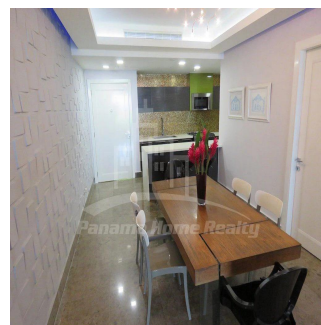

Pavlina Srubarova

Panama Home Realty

Panamá, Panama - Heure locale

+507 66986850

Panama Home Realty offering luxury fully furnished apartment in most luxury building in Panama City Yoo & Arts Panama. Apartments are collaboration of ideas , with the experience of the world’s most celebrated designer, Philippe Starck, matchet with vision of John Hitchcox , co-founder of the Manhattan Loft Corporation. Yoo & Arts Panama buildings are located in every major city including New York, London, Hong Kong, Miami, Buenos Aires ,Tel Aviv, Hamburg, and now in Panama City, Panama. Yoo Panama consist of a 56 – story luxury tower comprised of 234 condominiums with spectacular ocean front or city views.

Disponible Apr?s De :

13.08.2019

Le Sol : 4 Les Sols : 4 Annee De Construction : 2017 Places De Voitures : 4 Ann?e De Construction : 2017 Type: Bureau

Yoo & Arts Panama is located in the heart of the Balboa Avenue, a spectacular strip that borders the ocean and offers magnificent views of the Panama Bay, Panama City and Panama Canal to its residents. It is also conveniently located within walking distance from main recreation centers and the banking district From the moment you arrive a stunning architecture will embrace your journey into Yoo & Arts Panama by Philippe Starck’s world of style and sophistication. The double height exclusive lobby offers several area to unwind and breakaway from your everyday world. The spectacular 3300 sq. ft. Pool is surrounded by day cabanas and other amenities to ensure a perfect hideaway and relaxation place. Yoo Panama by Starck sculpted gardens are featured throughout the Yoo & Arts Panama building, with lush common areas on the lower ground floor and beautiful communal rooftop garden overlooking the city and the Pacific Ocean.