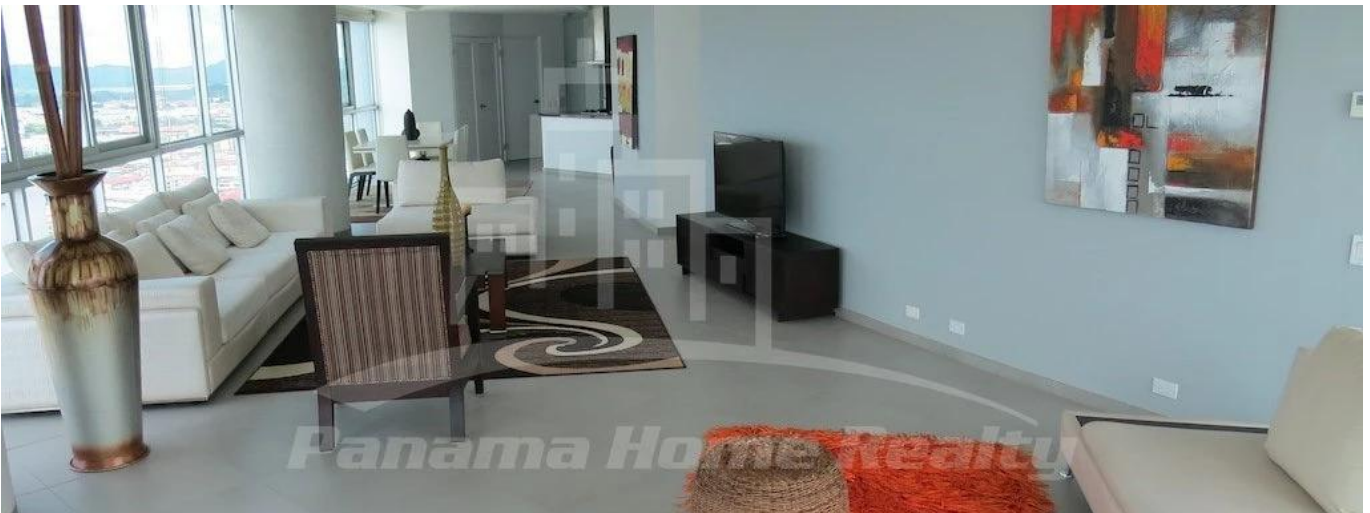

Panama Home Realty offering luxury apartments in Club which is located in the heart of Panama’s Business Center. This project extends along Avenida Balboa allowing for an amazing experience and panoramic views of the Pacific Ocean and the Panama City skyline. Panama Home Realty is offering luxury apartments in Club Tower spacious one, two or three bedrooms apartments for sale or for rent, A / B / C / D / E available in high or low levels. Each apartment comes with appliances, including washing center (washer and dryer), dishwasher, microwave, stove with grease extractor, fridge. All units have a fantastic sea view and 2 or 3 balconies. Club Tower is destined to be a premier address. The building stands 57 stories high with 210 lusciously designed residential units with top-of-the-line finishes and amenities. Entering the building, you are immediately greeted with an elegant porte-cochere, flanked with a magnificent waterfall, landscaping, and reflecting pools. Along with the beautiful surroundings, the Club Tower has 24-hour covered valet parking service, a welcoming concierge service and door attendant, and full security services with monitored cameras. The security service is also present in our high-speed, semi-private elevators. The units of the Club Tower Panama were designed with ease and comfort in mind. Balboa Avenue itself is surrounded by the Bay of Panama to the north and the most prestigious, flourishing regions in Panama, including Punta Pacifica and Punta Paitilla to the East, and the Casco Viejo Historic Center and Amador to the West. The Club Tower is also conveniently located 20 minutes from the Panama Tocumen International Airport. Two-story Grand Entrance Lobby with Porte Cochere, magnificent waterfall, elegantly landscaped entryway and reflecting pools. 24 hour covered valet parking service, concierge service, door attendant and full-security service with monitored cameras. Security controlled high speed semi private elevators. Two level glass walled high-tech fitness center overlooking the Island Oasis pool lounge and with amazing views of the bay. Lushly designed Island Oasis pool lounge with sunrise and sunset infinity edge pools, private cabanas and views overlooking the bay and the city. Private landscaped gardens of lush palm groves and tropical plants with play ground for children. Fully equipped fitness center and spa. Grand ballroom. Bussiness and conference center. The Club Tower Panama features a Private Nautical Club with boating and fishing vessels the Explorer and the Escapade to be used at your availability all year long, providing for all your boating needs such as rental, storage, repair and maintenance.