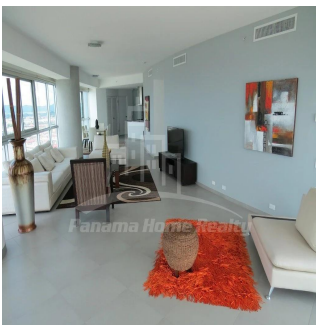

Panama Home Realty offering luxury apartments in Club which is located in the heart of Panama’s Business Center. This project extends along Avenida Balboa allowing for an amazing experience and panoramic views of the Pacific Ocean and the Panama City skyline. Panama Home Realty is offering luxury apartments in Club Tower spacious one, two or three bedrooms apartments for sale or for rent, A / B / C / D / E available in high or low levels. Each apartment comes with appliances, including washing center (washer and dryer), dishwasher, microwave, stove with grease extractor, fridge. All units have a fantastic sea view and 2 or 3 balconies. Club Tower is destined to be a premier address. The building stands 57 stories high with 210 lusciously designed residential units with top-of-the-line finishes and amenities. Entering the building, you are immediately greeted with an elegant porte-cochere, flanked with a magnificent waterfall, landscaping, and reflecting pools. Along with the beautiful surroundings, the Club Tower has 24-hour covered valet parking service, a welcoming concierge service and door attendant, and full security services with monitored cameras. The security service is also present in our high-speed, semi-private elevators. The units of the Club Tower Panama were designed with ease and comfort in mind. Balboa Avenue itself is surrounded by the Bay of Panama to the north and the most prestigious, flourishing regions in Panama, including Punta Pacifica and Punta Paitilla to the East, and the Casco Viejo Historic Center and Amador to the West. The Club Tower is also conveniently located 20 minutes from the Panama Tocumen International Airport. Two-story Grand Entrance Lobby with Porte Cochere, magnificent waterfall, elegantly landscaped entryway and reflecting pools. 24 hour covered valet parking service, concierge service, door attendant and full-security service with monitored cameras. Security controlled high speed semi private elevators. Two level glass walled high-tech fitness center overlooking the Island Oasis pool lounge and with amazing views of the bay. Lushly designed Island Oasis pool lounge with sunrise and sunset infinity edge pools, private cabanas and views overlooking the bay and the city. Private landscaped gardens of lush palm groves and tropical plants with play ground for children. Fully equipped fitness center and spa. Grand ballroom. Bussiness and conference center. The Club Tower Panama features a Private Nautical Club with boating and fishing vessels the Explorer and the Escapade to be used at your availability all year long, providing for all your boating needs such as rental, storage, repair and maintenance.