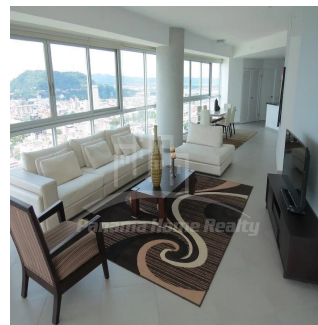

Panama Home Realty offering luxury apartments in Club which is located in the heart of Panama’s Business Center. This project extends along Avenida Balboa allowing for an amazing experience and panoramic views of the Pacific Ocean and the Panama City skyline. Panama Home Realty is offering luxury apartments in Club Tower spacious one, two or three bedrooms apartments for sale or for rent, A / B / C / D / E available in high or low levels. Each apartment comes with appliances, including washing center (washer and dryer), dishwasher, microwave, stove with grease extractor, fridge. All units have a fantastic sea view and 2 or 3 balconies. Club Tower is destined to be a premier address. The building stands 57 stories high with 210 lusciously designed residential units with top-of-the-line finishes and amenities. Entering the building, you are immediately greeted with an elegant porte-cochere, flanked with a magnificent waterfall, landscaping, and reflecting pools. Along with the beautiful surroundings, the Club Tower has 24-hour covered valet parking service, a welcoming concierge service and door attendant, and full security services with monitored cameras. The security service is also present in our high-speed, semi-private elevators. The units of the Club Tower Panama were designed with ease and comfort in mind. Balboa Avenue itself is surrounded by the Bay of Panama to the north and the most prestigious, flourishing regions in Panama, including Punta Pacifica and Punta Paitilla to the East, and the Casco Viejo Historic Center and Amador to the West. The Club Tower is also conveniently located 20 minutes from the Panama Tocumen International Airport. Two-story Grand Entrance Lobby with Porte Cochere, magnificent waterfall, elegantly landscaped entryway and reflecting pools. 24 hour covered valet parking service, concierge service, door attendant and full-security service with monitored cameras. Security controlled high speed semi private elevators. Two level glass walled high-tech fitness center overlooking the Island Oasis pool lounge and with amazing views of the bay. Lushly designed Island Oasis pool lounge with sunrise and sunset infinity edge pools, private cabanas and views overlooking the bay and the city. Private landscaped gardens of lush palm groves and tropical plants with play ground for children. Fully equipped fitness center and spa. Grand ballroom. Bussiness and conference center. The Club Tower Panama features a Private Nautical Club with boating and fishing vessels the Explorer and the Escapade to be used at your availability all year long, providing for all your boating needs such as rental, storage, repair and maintenance.