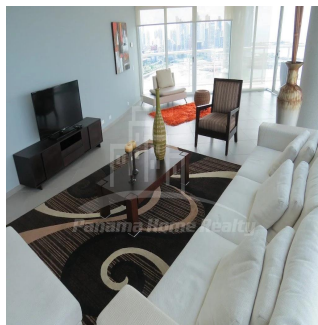

Panama Home Realty offering luxury apartments in Club which is located in the heart of Panama’s Business Center. This project extends along Avenida Balboa allowing for an amazing experience and panoramic views of the Pacific Ocean and the Panama City skyline. Panama Home Realty is offering luxury apartments in Club Tower spacious one, two or three bedrooms apartments for sale or for rent, A / B / C / D / E available in high or low levels. Each apartment comes with appliances, including washing center (washer and dryer), dishwasher, microwave, stove with grease extractor, fridge. All units have a fantastic sea view and 2 or 3 balconies. Club Tower is destined to be a premier address. The building stands 57 stories high with 210 lusciously designed residential units with top-of-the-line finishes and amenities. Entering the building, you are immediately greeted with an elegant porte-cochere, flanked with a magnificent waterfall, landscaping, and reflecting pools. Along with the beautiful surroundings, the Club Tower has 24-hour covered valet parking service, a welcoming concierge service and door attendant, and full security services with monitored cameras. The security service is also present in our high-speed, semi-private elevators. The units of the Club Tower Panama were designed with ease and comfort in mind. Balboa Avenue itself is surrounded by the Bay of Panama to the north and the most prestigious, flourishing regions in Panama, including Punta Pacifica and Punta Paitilla to the East, and the Casco Viejo Historic Center and Amador to the West. The Club Tower is also conveniently located 20 minutes from the Panama Tocumen International Airport. Two-story Grand Entrance Lobby with Porte Cochere, magnificent waterfall, elegantly landscaped entryway and reflecting pools. 24 hour covered valet parking service, concierge service, door attendant and full-security service with monitored cameras. Security controlled high speed semi private elevators. Two level glass walled high-tech fitness center overlooking the Island Oasis pool lounge and with amazing views of the bay. Lushly designed Island Oasis pool lounge with sunrise and sunset infinity edge pools, private cabanas and views overlooking the bay and the city. Private landscaped gardens of lush palm groves and tropical plants with play ground for children. Fully equipped fitness center and spa. Grand ballroom. Bussiness and conference center. The Club Tower Panama features a Private Nautical Club with boating and fishing vessels the Explorer and the Escapade to be used at your availability all year long, providing for all your boating needs such as rental, storage, repair and maintenance.