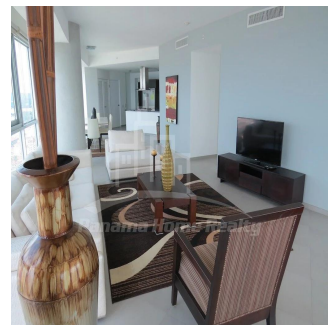

Panama Home Realty offering luxury apartments in Club which is located in the heart of Panama’s Business Center. This project extends along Avenida Balboa allowing for an amazing experience and panoramic views of the Pacific Ocean and the Panama City skyline. Panama Home Realty is offering luxury apartments in Club Tower spacious one, two or three bedrooms apartments for sale or for rent, A / B / C / D / E available in high or low levels. Each apartment comes with appliances, including washing center (washer and dryer), dishwasher, microwave, stove with grease extractor, fridge. All units have a fantastic sea view and 2 or 3 balconies. Club Tower is destined to be a premier address. The building stands 57 stories high with 210 lusciously designed residential units with top-of-the-line finishes and amenities. Entering the building, you are immediately greeted with an elegant porte-cochere, flanked with a magnificent waterfall, landscaping, and reflecting pools. Along with the beautiful surroundings, the Club Tower has 24-hour covered valet parking service, a welcoming concierge service and door attendant, and full security services with monitored cameras. The security service is also present in our high-speed, semi-private elevators. The units of the Club Tower Panama were designed with ease and comfort in mind. Balboa Avenue itself is surrounded by the Bay of Panama to the north and the most prestigious, flourishing regions in Panama, including Punta Pacifica and Punta Paitilla to the East, and the Casco Viejo Historic Center and Amador to the West. The Club Tower is also conveniently located 20 minutes from the Panama Tocumen International Airport. Two-story Grand Entrance Lobby with Porte Cochere, magnificent waterfall, elegantly landscaped entryway and reflecting pools. 24 hour covered valet parking service, concierge service, door attendant and full-security service with monitored cameras. Security controlled high speed semi private elevators. Two level glass walled high-tech fitness center overlooking the Island Oasis pool lounge and with amazing views of the bay. Lushly designed Island Oasis pool lounge with sunrise and sunset infinity edge pools, private cabanas and views overlooking the bay and the city. Private landscaped gardens of lush palm groves and tropical plants with play ground for children. Fully equipped fitness center and spa. Grand ballroom. Bussiness and conference center. The Club Tower Panama features a Private Nautical Club with boating and fishing vessels the Explorer and the Escapade to be used at your availability all year long, providing for all your boating needs such as rental, storage, repair and maintenance.