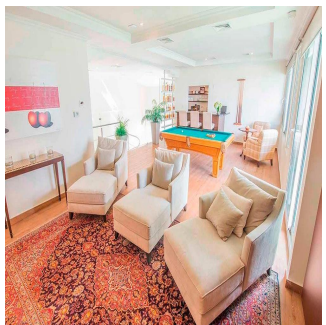

**Tara Goldberg**  
Panama Luxury Living  
Panamá, Panama - Heure locale

+507 6459-4848

For sale or rent this prestigious 920m2 Penthouse located in the prestigious Belvedere Park Building in the heart of Coco del Mar, considered one of the most outstanding areas in Panama City becoming the best place to live. In addition to having amenities for the enjoyment of their daily lives. The main entrance has a height of 12 meters, Double height foyer, Double height room, 360° view of the sea and the city, 50 m in front of the sea, Family Room, Recreation room with bar, billiards, home cinema, Linn Surround System, 2 elevators with private access card, 225m2 of open terrace, Full body double glazed windows made in Germany