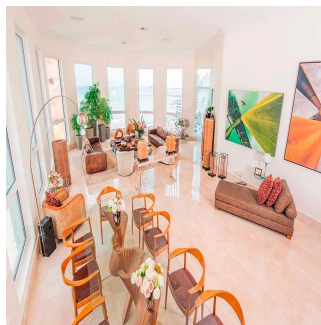

**Tara Goldberg**  
Panama Luxury Living  
Panamá, Panama - Heure locale

+507 6459-4848

For sale or rent this prestigious 920m2 Penthouse located in the prestigious Belvedere Park Building in the heart of Coco del Mar, considered one of the most outstanding areas in Panama City becoming the best place to live. In addition to having amenities for the enjoyment of their daily lives. The main entrance has a height of 12 meters, Double height foyer, Double height room, 360° view of the sea and the city, 50 m in front of the sea, Family Room, Recreation room with bar, billiards, home cinema, Linn Surround System, 2 elevators with private access card, 225m2 of open terrace, Full body double glazed windows made in Germany