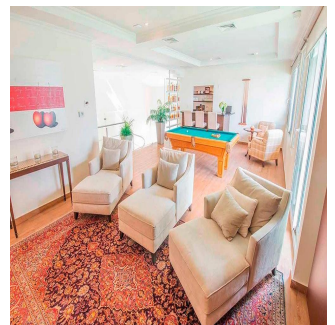

For sale or rent this prestigious 920m2 Penthouse located in the prestigious Belvedere Park Building in the heart of Coco del Mar, considered one of the most outstanding areas in Panama City becoming the best place to live. In addition to having amenities for the enjoyment of their daily lives. The main entrance has a height of 12 meters, Double height foyer, Double height room, 360° view of the sea and the city, 50 m in front of the sea, Family Room, Recreation room with bar, billiards, home cinema, Linn Surround System, 2 elevators with private access card, 225m2 of open terrace, Full body double glazed windows made in Germany