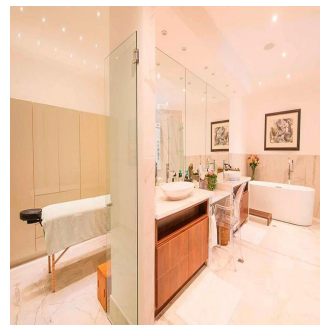

🚿 3 salles de bains

🏠 3 planchers

📏 3 qm superficie du territoire

🚗 3 places pour voitures

Tara Goldberg

Panama Luxury Living

Panamá, Panama - Heure locale

+507 6459-4848

For sale or rent this prestigious 920m2 Penthouse located in the prestigious Belvedere Park Building in the heart of Coco del Mar, considered one of the most outstanding areas in Panama City becoming the best place to live. In addition to having amenities for the enjoyment of their daily lives. The main entrance has a height of 12 meters, Double height foyer, Double height room, 360° view of the sea and the city, 50 m in front of the sea, Family Room, Recreation room with bar, billiards, home cinema, Linn Surround System, 2 elevators with private access card, 225m2 of open terrace, Full body double glazed windows made in Germany