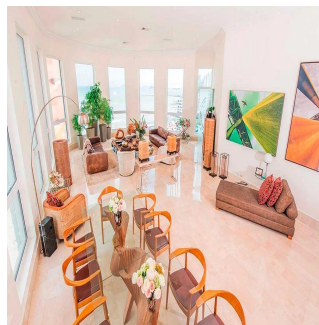

For sale or rent this prestigious 920m2 Penthouse located in the prestigious Belvedere Park Building in the heart of Coco del Mar, considered one of the most outstanding areas in Panama City becoming the best place to live. In addition to having amenities for the enjoyment of their daily lives. The main entrance has a height of 12 meters, Double height foyer, Double height room, 360° view of the sea and the city, 50 m in front of the sea, Family Room, Recreation room with bar, billiards, home cinema, Linn Surround System, 2 elevators with private access card, 225m2 of open terrace, Full body double glazed windows made in Germany