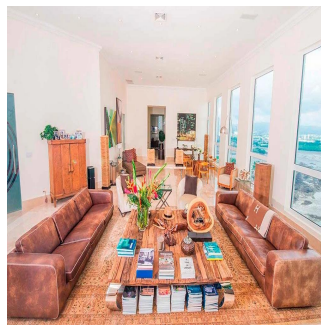

# Prestigious Penthouse Located In The Prestigious Belvedere Park Building

'''

PRIX DE VENTE

**USD 2200000.00**

- 🏠 920 qm
- 🛏️ 6 chambres
- 📺 3 Exhibition results
- 🚿 3 salles de bains
- 🏠 3 planchers
- 📏 3 qm superficie du territoire
- 🚗 3 places pour voitures

**Tara Goldberg**  
Panama Luxury Living  
Panamá, Panama - Heure locale

+507 6459-4848

For sale or rent this prestigious 920m2 Penthouse located in the prestigious Belvedere Park Building in the heart of Coco del Mar, considered one of the most outstanding areas in Panama City becoming the best place to live. In addition to having amenities for the enjoyment of their daily lives. The main entrance has a height of 12 meters, Double height foyer, Double height room, 360° view of the sea and the city, 50 m in front of the sea, Family Room, Recreation room with bar, billiards, home cinema, Linn Surround System, 2 elevators with private access card, 225m2 of open terrace, Full body double glazed windows made in Germany