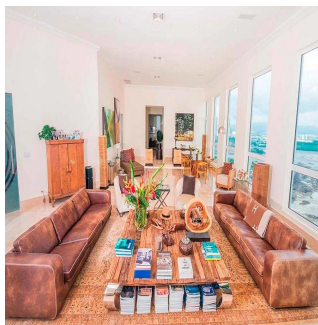

For sale or rent this prestigious 920m2 Penthouse located in the prestigious Belvedere Park Building in the heart of Coco del Mar, considered one of the most outstanding areas in Panama City becoming the best place to live. In addition to having amenities for the enjoyment of their daily lives. The main entrance has a height of 12 meters, Double height foyer, Double height room, 360° view of the sea and the city, 50 m in front of the sea, Family Room, Recreation room with bar, billiards, home cinema, Linn Surround System, 2 elevators with private access card, 225m2 of open terrace, Full body double glazed windows made in Germany