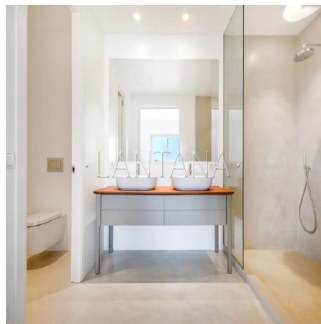

Penthouse

Stunning Estate In Mallorca

Hong Kong, Hong Kong Island, HAPPY VALLEY, , , 07640,

PRIX DE VENTE

\$ 1875000.00

450 qm 0 chambres 5 Exhibition results 5 salles de bains

5 planchers 5 qm superficie du territoire 5 places pour voitures

Jack Sheo
 Jack Sheo
 Singapore, Singapore - Heure locale

+65 93378483

Luxurious new construction house located one minute from the main road (M-6100) that connects the emblematic town of Ses Salines and Colonia de Sant Jordi, both south of the island of Mallorca and thirty minutes from the city of Palma. The entrance to the estate is majestic and enjoys silence and maximum privacy. Entering on the left, a garage for three vehicles, and on the right the main house, facing south, allowing you to enjoy the sun all day. The modern access door to the house is made of iron and glass with a masterful design, and preserves the Mallorcan essence. It offers a wide hall with a courtesy toilet and from where you can appreciate a nice perspective of the whole house; living room with fireplace, garden and pool. Additionally, three bright en suite bedrooms with large crystal doors from where you can access the garden and pool. The pool is saltwater 16m x 4.5m and ends in the form of a waterfall. The lawn that surrounds the pool is complemented by a plantation of 250 precious olive trees belonging to the house. The top design kitchen offers the maximum comforts, including a central island, office area and laundry area. It has large fitted wardrobes for storage and direct access to a porch with access to the awe-inspiring terrace. Bosch brand appliances. Additionally, the home offers heating through radiant floors and air conditioning. Perfect for anyone, this home is ideally positioned to enjoy summers in Mallorca.